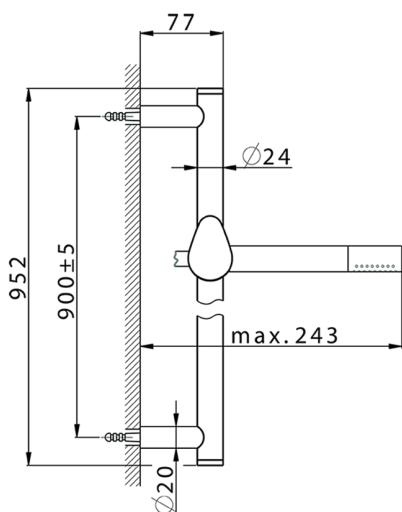

CHARACTERISTICS

2024-12-22