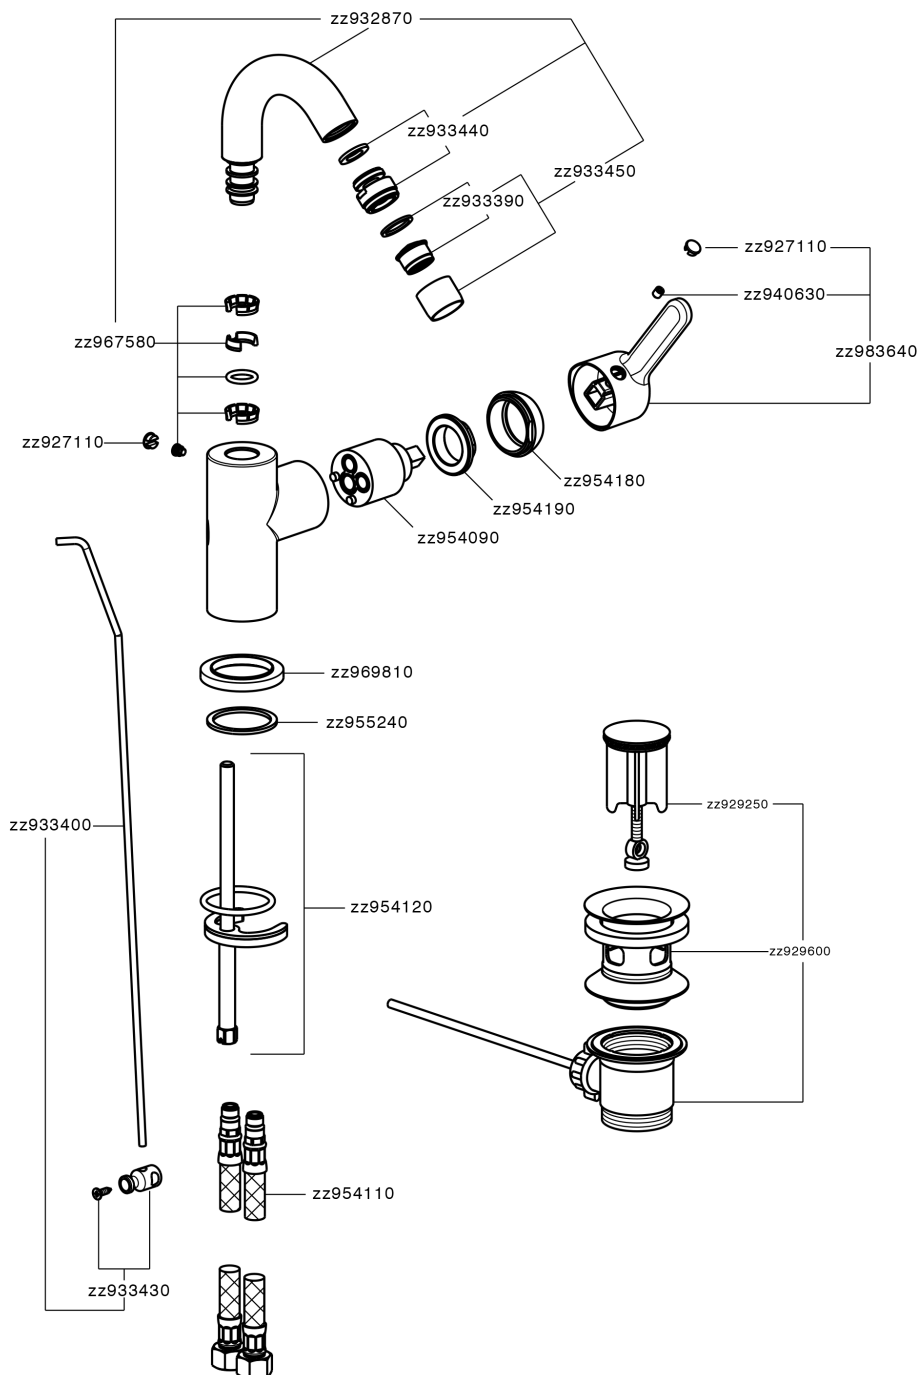

Single lever bidet mixer EnergySave H2_H2002555

MODEL **H2002555**

Single lever bidet mixer EnergySave, swivel spout, with 1"1/4 automatic pop-up waste, G.3/8" stainless steel flexible hose

AVAILABLE FINISHINGS

CHARACTERISTICS

Cartridge Spare Parts **ZZ95409000**

35 mm Cartridge

EcoStop

EcoStop feature limits water flow to approximately 50% of maximum output with one point of resistance on setting. Push slightly past the middle stop only when full water output is required. This will save water up to 50%.

EnergySave

Thanks to the EnergySave device, only cold water will be drawn if the lever is operated in the central position, so that the water heater will not be engaged and no hot water wasted, leading to considerable savings in energy and costs. The temperature can be adjusted by rotating the lever to the left, until the desired temperature is reached.

Single lever bidet mixer EnergySave H2_H2002555

H2002555

<https://en.huberitalia.com/single-lever-bidet-mixer-energysave-h2-h2002555>

2024-12-22