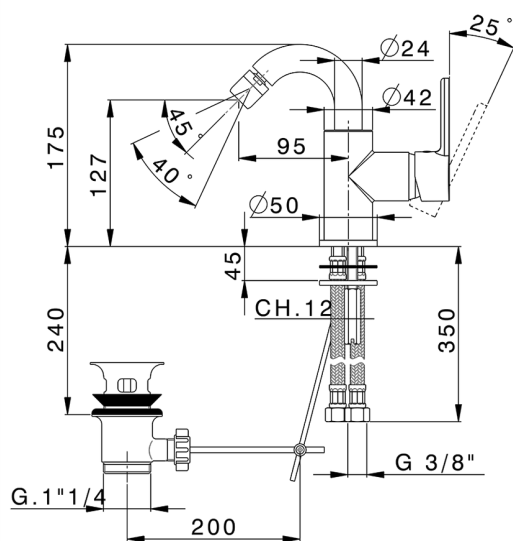

Single lever bidet mixer EnergySave H2_H2002555

MODEL **H2002555**

Single lever bidet mixer EnergySave, swivel spout, with 1"1/4 automatic pop-up waste, G.3/8" stainless steel flexible hose

AVAILABLE FINISHINGS

CHARACTERISTICS

Cartridge Spare Parts **ZZ95409000**

35 mm Cartridge

EcoStop

EcoStop feature limits water flow to approximately 50% of maximum output with one point of resistance on setting. Push slightly past the middle stop only when full water output is required. This will save water up to 50%.

EnergySave

Thanks to the EnergySave device, only cold water will be drawn if the lever is operated in the central position, so that the water heater will not be engaged and no hot water wasted, leading to considerable savings in energy and costs. The temperature can be adjusted by rotating the lever to the left, until the desired temperature is reached.