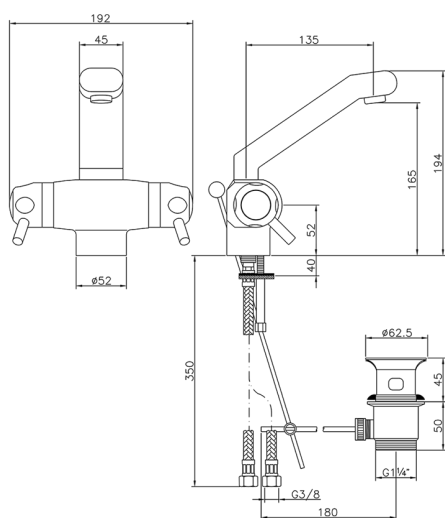

Thermostatic

The Huber thermostatic is your personal water manager, helping you to handle, control and save water and energy.

2024-10-22