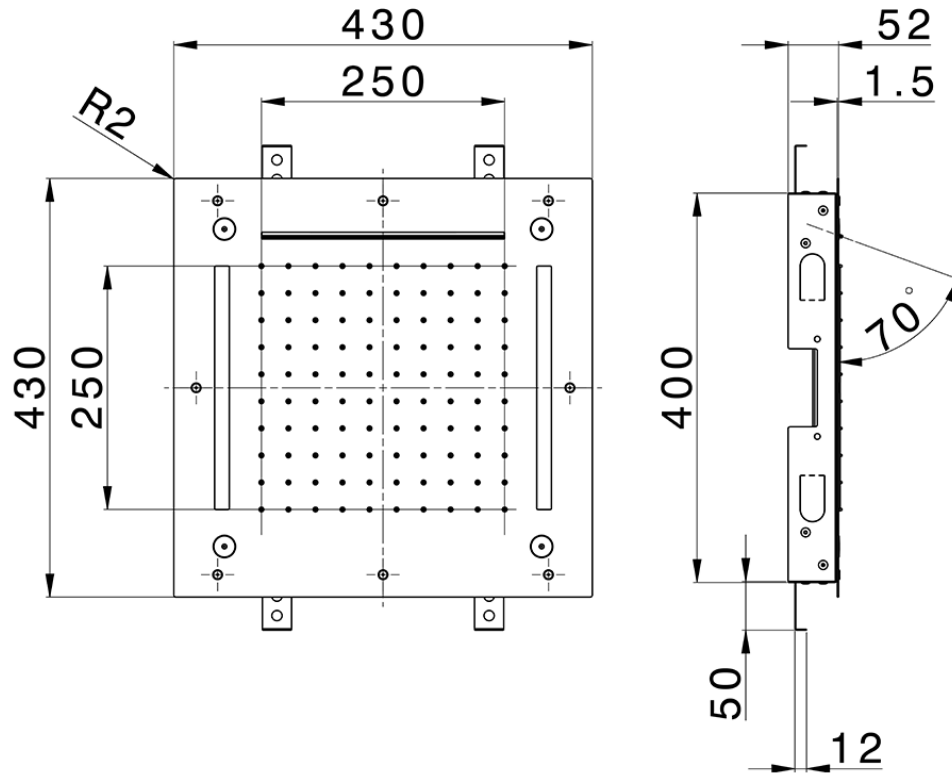

430x430 mm Chromotherapy Ceiling showerhead ZEN_ZS1C0060

ZS1C0060

<https://en.huberitalia.com/430x430-mm-chromotherapy-ceiling-showerhead-zen-zs1c0060>

2026-06-06