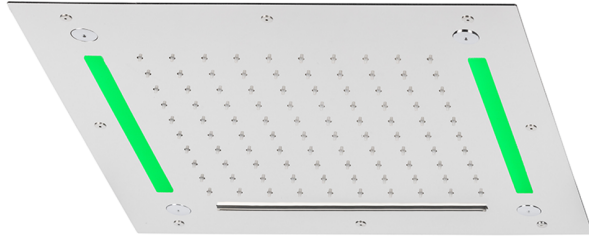

430x430 mm Chromotherapy Ceiling showerhead ZEN_ZS1C0060

MODEL **ZS1C0060**

430x430 mm Chromotherapy Ceiling showerhead, rain, spaying functions, waterfall, chromotherapy functions, with remote control included, Stainless Steel AISI 304

AVAILABLE FINISHINGS

-  **D1** D1 Brushed Inox
-  **40** 40 Matt Black
-  **4Q** 4Q Matt White
-  **5G** 5G Rose Gold
-  **D2** D2 Polished Inox

CHARACTERISTICS

2026-06-27