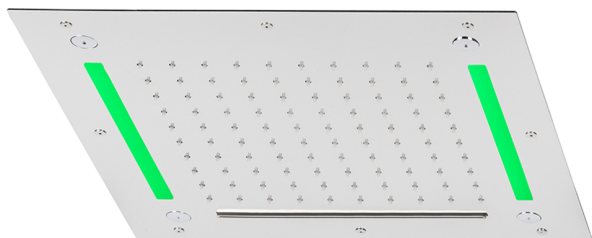

## 430x430 mm Chromotherapy Ceiling showerhead ZEN\_ZS1C0060

MODEL **ZS1C0060**

430x430 mm Chromotherapy Ceiling showerhead, rain, spaying functions, waterfall, chromotherapy functions, with remote control included, Stainless Steel AISI 304

### AVAILABLE FINISHINGS

-  **D1** D1 Brushed Inox
-  **40** 40 Matt Black
-  **4Q** 4Q Matt White
-  **5G** 5G Rose Gold
-  **D2** D2 Polished Inox