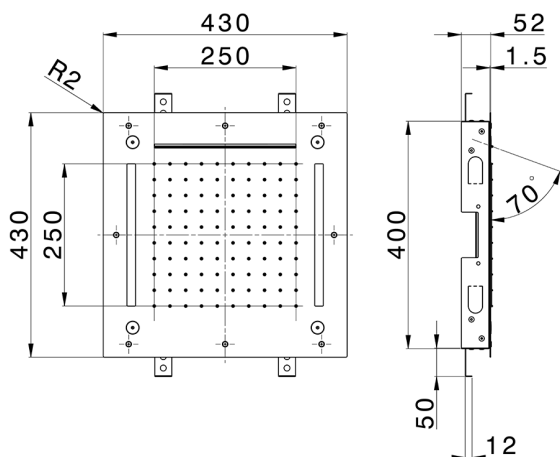

## 430x430 mm Chromotherapy Ceiling showerhead ZEN\_ZS1C0060

MODEL **ZS1C0060**

430x430 mm Chromotherapy Ceiling showerhead, rain, spaying functions, waterfall, chromotherapy functions, with remote control included, Stainless Steel AISI 304