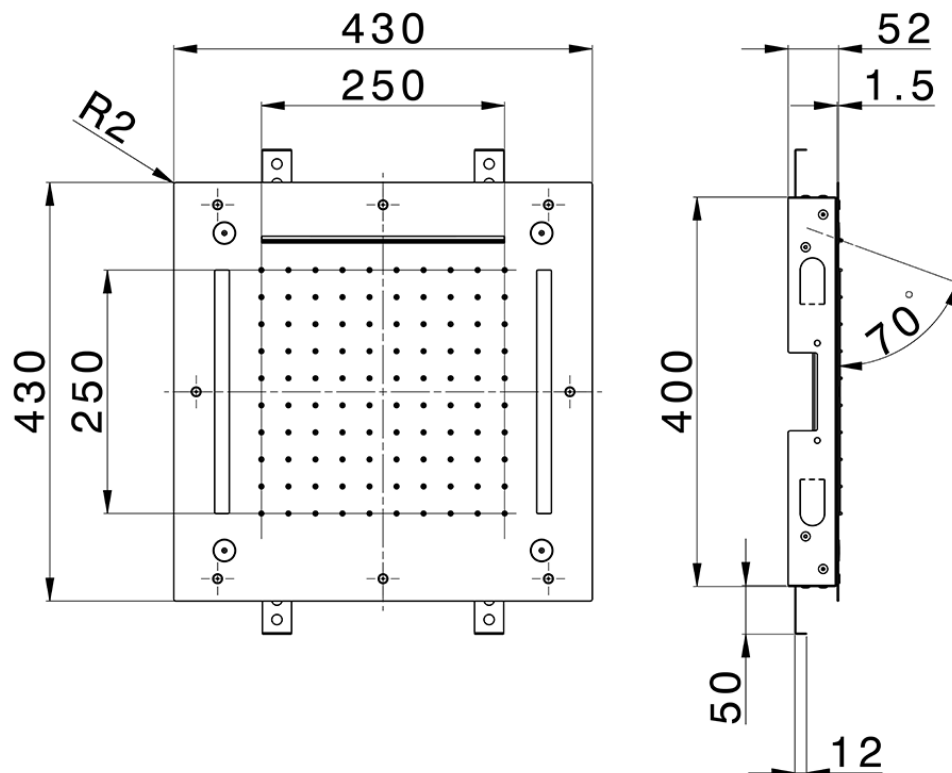

430x430 mm Chromotherapy Ceiling showerhead ZEN\_ZS1C0060

ZS1C0060

<https://en.huberitalia.com/430x430-mm-chromotherapy-ceiling-showerhead-zen-zs1c0060>

2026-04-06