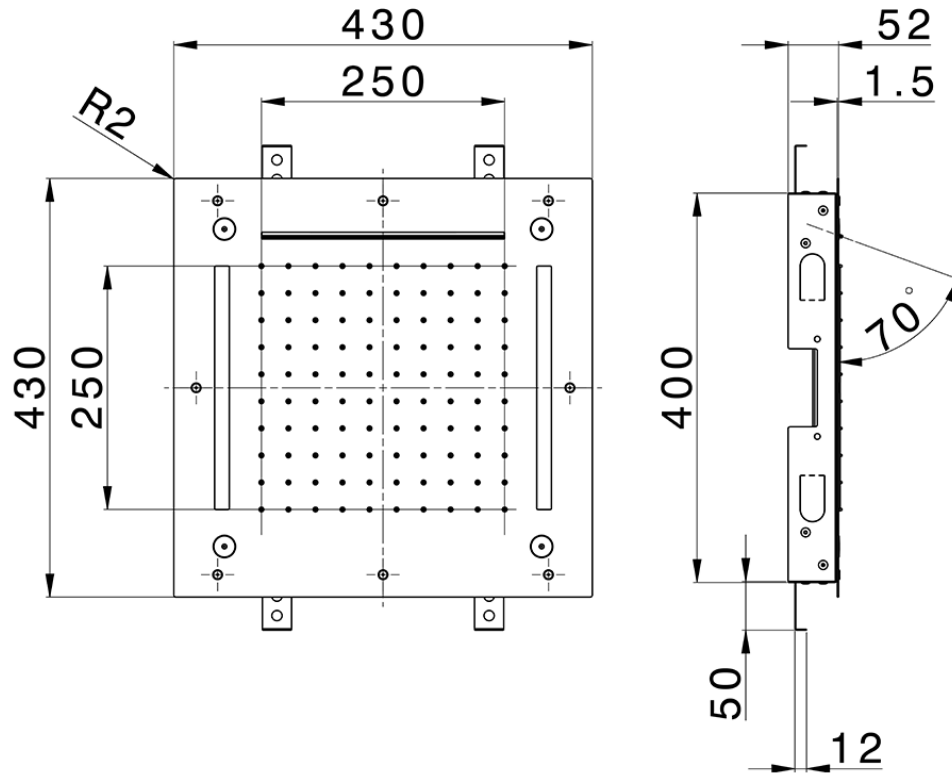

430x430 mm Chromotherapy Ceiling showerhead ZEN_ZS1C0060

ZS1C0060

<https://en.huberitalia.com/430x430-mm-chromotherapy-ceiling-showerhead-zen-zs1c0060>

2026-04-29