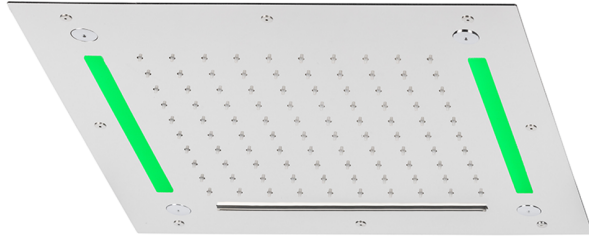

430x430 mm Chromotherapy Ceiling showerhead ZEN_ZS1C0060

MODEL **ZS1C0060**

430x430 mm Chromotherapy Ceiling showerhead, rain, spaying functions, waterfall, chromotherapy functions, with remote control included, Stainless Steel AISI 304

AVAILABLE FINISHINGS

-  **D1** D1 Brushed Inox
-  **40** 40 Matt Black
-  **4Q** 4Q Matt White
-  **5G** 5G Rose Gold
-  **D2** D2 Polished Inox

CHARACTERISTICS

2026-06-06