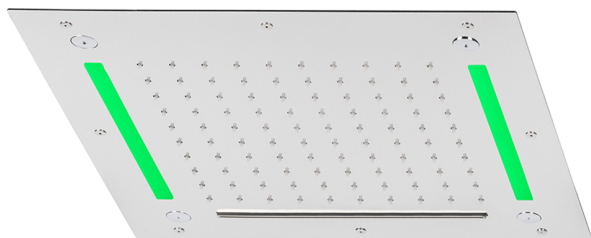

430x430 mm Chromotherapy Ceiling showerhead ZEN_ZS1C0060

MODEL **ZS1C0060**

430x430 mm Chromotherapy Ceiling showerhead, rain, spaying functions, waterfall, chromotherapy functions, with remote control included, Stainless Steel AISI 304

AVAILABLE FINISHINGS

-  **D1** D1 Brushed Inox
-  **40** 40 Matt Black
-  **4Q** 4Q Matt White
-  **5G** 5G Rose Gold
-  **D2** D2 Polished Inox

CHARACTERISTICS

2026-04-06