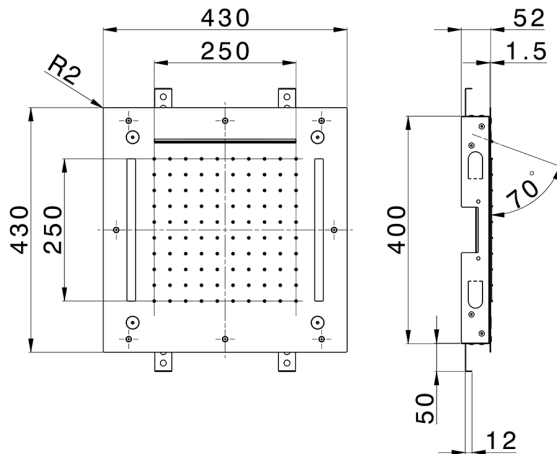

430x430 mm Chromotherapy Ceiling showerhead ZEN_ZS1C0060

MODEL **ZS1C0060**

430x430 mm Chromotherapy Ceiling showerhead, rain, spaying functions, waterfall, chromotherapy functions, with remote control included, Stainless Steel AISI 304