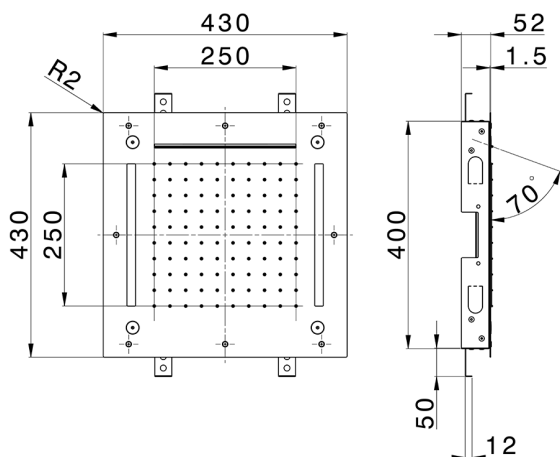

430x430 mm Chromotherapy Ceiling showerhead ZEN_ZS1C0060

MODEL **ZS1C0060**

430x430 mm Chromotherapy Ceiling showerhead, rain, spaying functions, waterfall, chromotherapy functions, with remote control included, Stainless Steel AISI 304