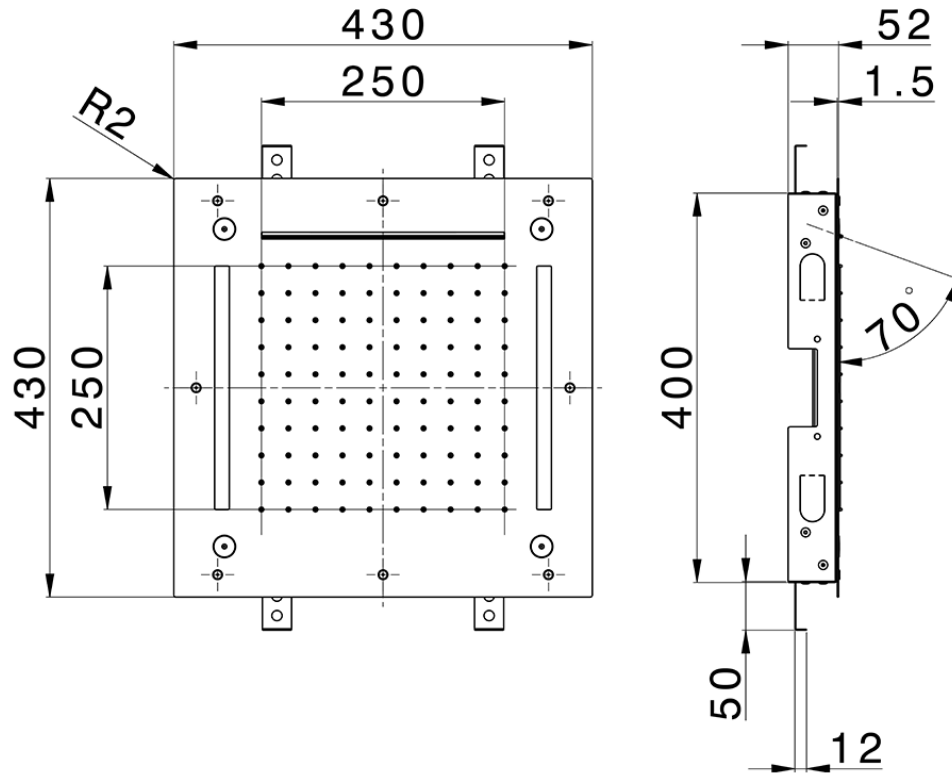

430x430 mm Chromotherapy Ceiling showerhead ZEN_ZS1C0060

ZS1C0060

<https://en.huberitalia.com/430x430-mm-chromotherapy-ceiling-showerhead-zen-zs1c0060>

2026-06-27