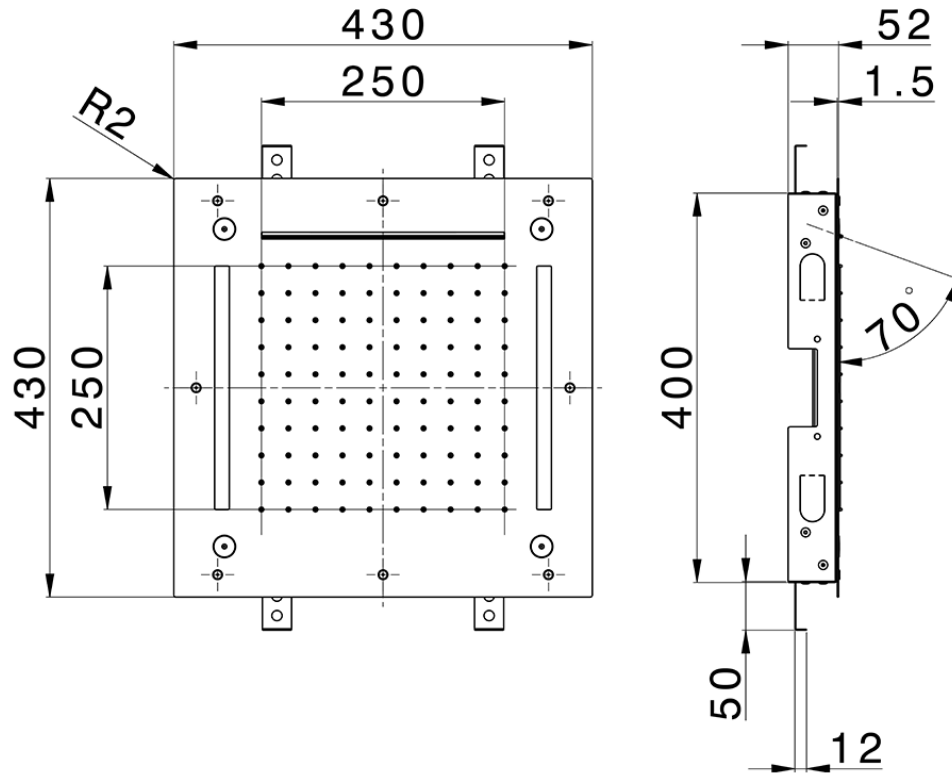

430x430 mm Chromotherapy Ceiling showerhead ZEN_ZS1C0060

ZS1C0060

<https://en.huberitalia.com/430x430-mm-chromotherapy-ceiling-showerhead-zen-zs1c0060>

2026-05-17