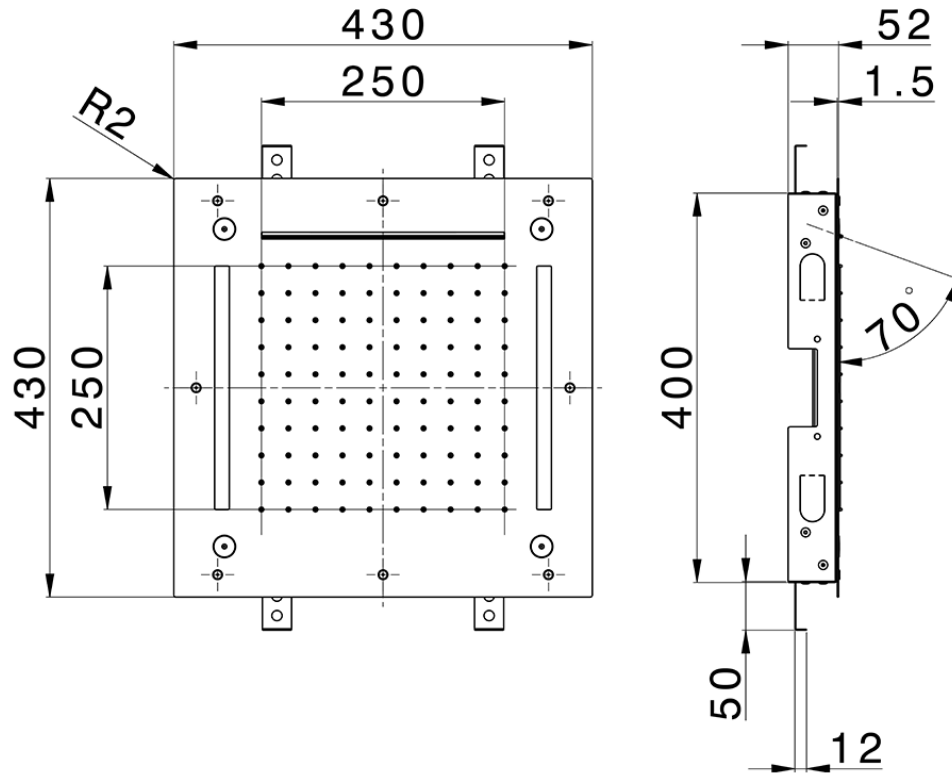

430x430 mm Chromotherapy Ceiling showerhead ZEN\_ZS1C0060

ZS1C0060

<https://en.huberitalia.com/430x430-mm-chromotherapy-ceiling-showerhead-zen-zs1c0060>

2026-04-08