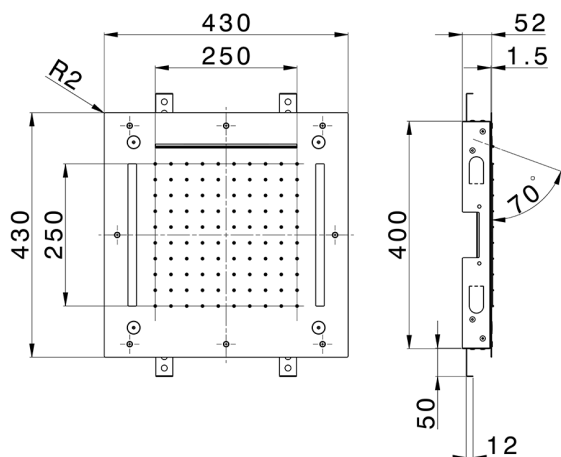

430x430 mm Chromotherapy Ceiling showerhead ZEN_ZS1C0060

MODEL **ZS1C0060**

430x430 mm Chromotherapy Ceiling showerhead, rain, spaying functions, waterfall, chromotherapy functions, with remote control included, Stainless Steel AISI 304

AVAILABLE FINISHINGS

- **D1** D1 Brushed Inox
- **40** 40 Matt Black
- **4Q** 4Q Matt White
- **5G** 5G Rose Gold
- **D2** D2 Polished Inox

CHARACTERISTICS

2026-04-08