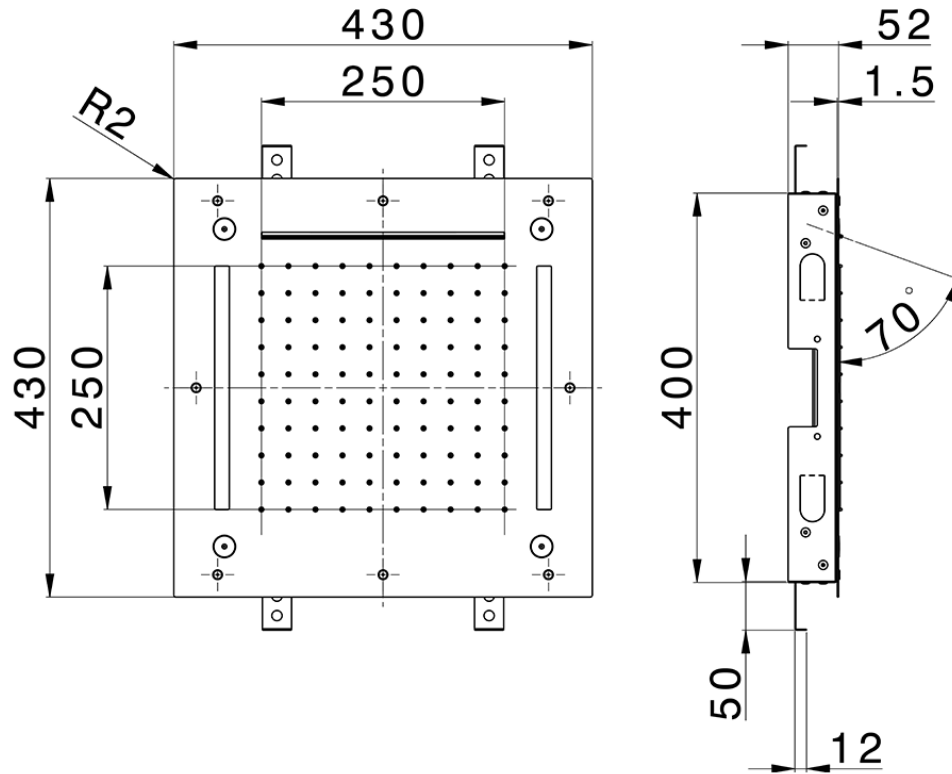

## 430x430 mm Chromotherapy Ceiling showerhead ZEN\_ZS1C0060

ZS1C0060

<https://en.huberitalia.com/430x430-mm-chromotherapy-ceiling-showerhead-zen-zs1c0060>

2026-02-24