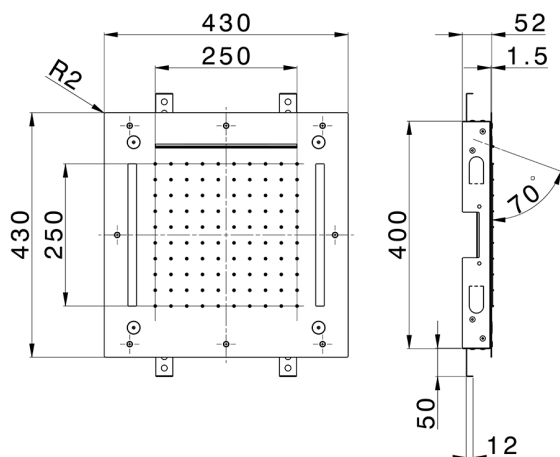

430x430 mm Chromotherapy Ceiling showerhead ZEN_ZS1C0060

MODEL **ZS1C0060**

430x430 mm Chromotherapy Ceiling showerhead, rain, spaying functions, waterfall, chromotherapy functions, with remote control included, Stainless Steel AISI 304

AVAILABLE FINISHINGS

- **D1** D1 Brushed Inox
- **40** 40 Matt Black
- **4Q** 4Q Matt White
- **5G** 5G Rose Gold
- **D2** D2 Polished Inox

CHARACTERISTICS

2026-04-29