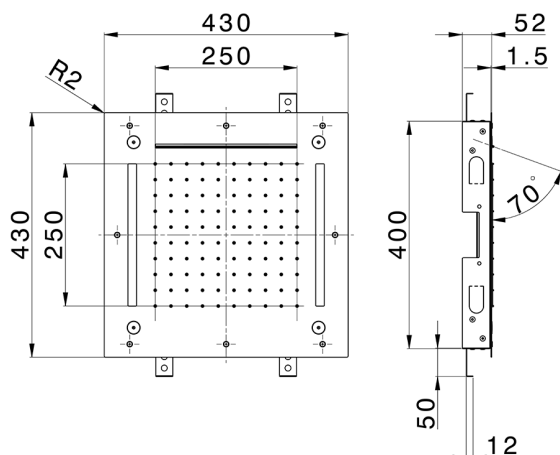

430x430 mm Chromotherapy Ceiling showerhead ZEN_ZS1C0060

MODEL **ZS1C0060**

430x430 mm Chromotherapy Ceiling showerhead, rain, spaying functions, waterfall, chromotherapy functions, with remote control included, Stainless Steel AISI 304

AVAILABLE FINISHINGS

- **D1** D1 Brushed Inox
- **40** 40 Matt Black
- **4Q** 4Q Matt White
- **5G** 5G Rose Gold
- **D2** D2 Polished Inox

CHARACTERISTICS

2026-06-06