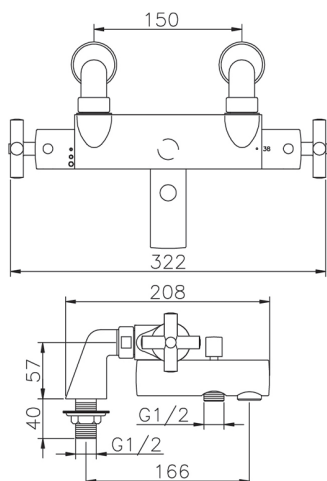

Thermostatic bath mixer SUITE_SUT28010

MODEL **SUT28010**

Thermostatic bath mixer, without shower set, 1/2" M flexible connection

AVAILABLE FINISHINGS

-  **21** 21 Chrome
-  **40** 40 Matt Black
-  **2F** 2F Brushed Nickel
-  **2W** 2W Brushed Gold

CHARACTERISTICS

Cartridge Spare Parts **24.04A.PP**

8x20 Plus P Thermostatic Valve

Thermostatic

The Huber thermostatic is your personal water manager, helping you to handle, control and save water and energy.