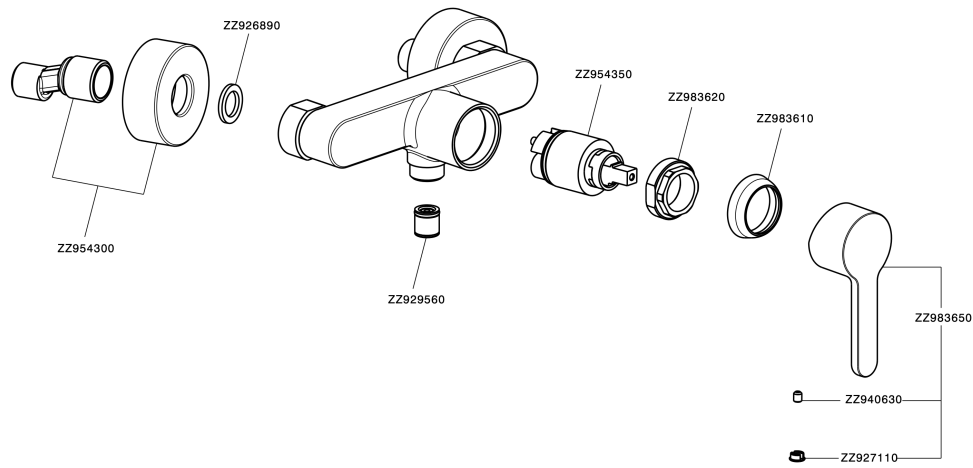

Single lever shower mixer H2_H2000443

MODEL **H2000443**

Single lever shower mixer, without shower set, 1/2" M flexible connection

AVAILABLE FINISHINGS

CHARACTERISTICS

Cartridge Spare Parts **ZZ95435000**

35 mm Cartridge

EcoStop

EcoStop feature limits water flow to approximately 50% of maximum output with one point of resistance on setting. Push slightly past the middle stop only when full water output is required. This will save water up to 50%.

Single lever shower mixer H2_H2000443

H2000443

<https://en.huberitalia.com/single-lever-shower-mixer-h2-h2000443>

2024-11-15