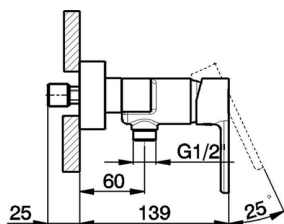

Single lever shower mixer H2_H2000443

MODEL **H2000443**

Single lever shower mixer, without shower set, 1/2" M flexible connection

AVAILABLE FINISHINGS

CHARACTERISTICS

Cartridge Spare Parts **ZZ95435000**

35 mm Cartridge

EcoStop

EcoStop feature limits water flow to approximately 50% of maximum output with one point of resistance on setting. Push slightly past the middle stop only when full water output is required. This will save water up to 50%.