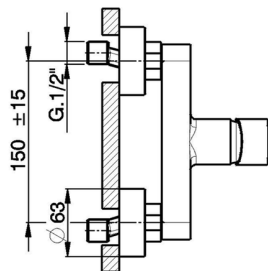

Single lever shower mixer H2_H2000443

MODEL **H2000443**

Single lever shower mixer, without shower set, 1/2" M flexible connection

AVAILABLE FINISHINGS

CHARACTERISTICS

Cartridge Spare Parts **ZZ95435000**

35 mm Cartridge

EcoStop

EcoStop feature limits water flow to approximately 50% of maximum output with one point of resistance on setting. Push slightly past the middle stop only when full water output is required. This will save water up to 50%.