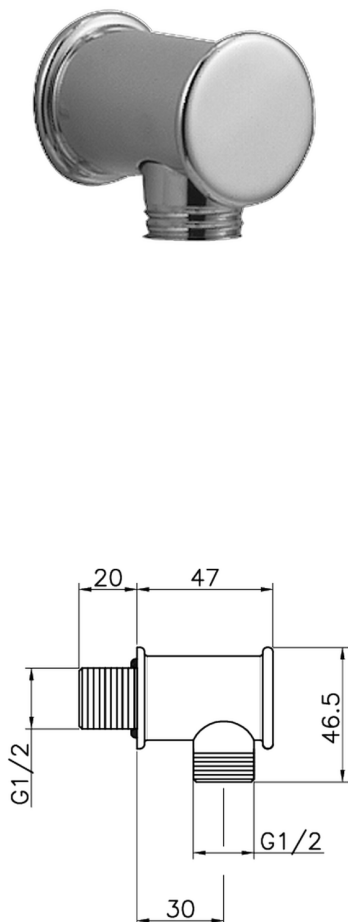

Elbow VICTORIAN_67.04H.

MODEL **67.04H.**

Elbow

AVAILABLE FINISHINGS

-  **AC** AC Satin Brushed Nickel
-  **AG** AG Antique Gold
-  **BA** BA Old Bronze
-  **CR** CR Chrome
-  **2W** 2W Brushed Gold

CHARACTERISTICS