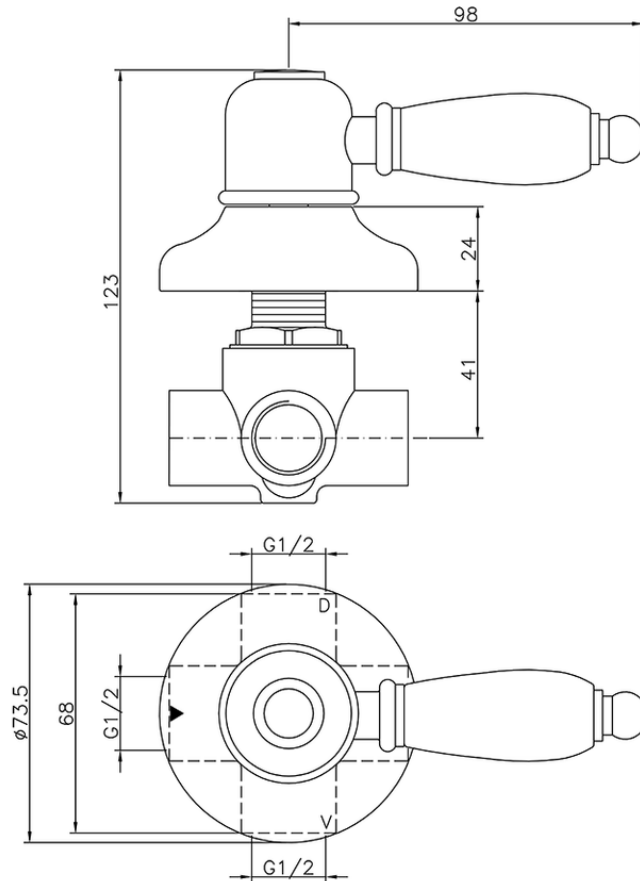

Concealed 2-outlet diverter CROISSETTE\_653.CS01H.

653.CS01H.

<https://en.huberitalia.com/concealed-2-outlet-diverter-croisette-653-cs01h>

2026-04-07