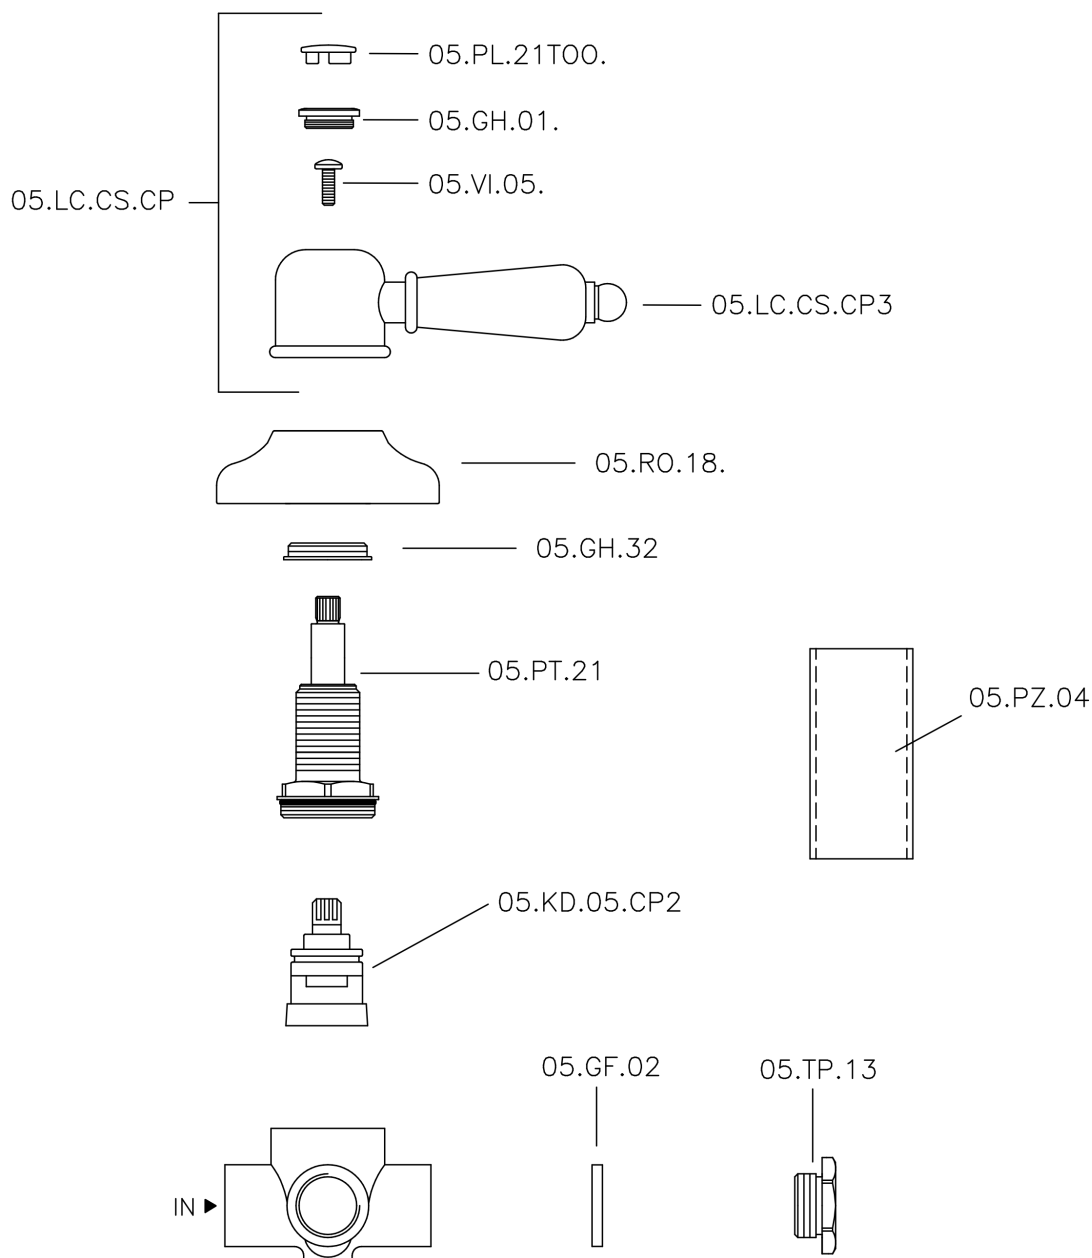

## Concealed 2-outlet diverter CROISSETTE\_653.CS01H.

653.CS01H.

<https://en.huberitalia.com/concealed-2-outlet-diverter-croisette-653-cs01h>

2026-04-06