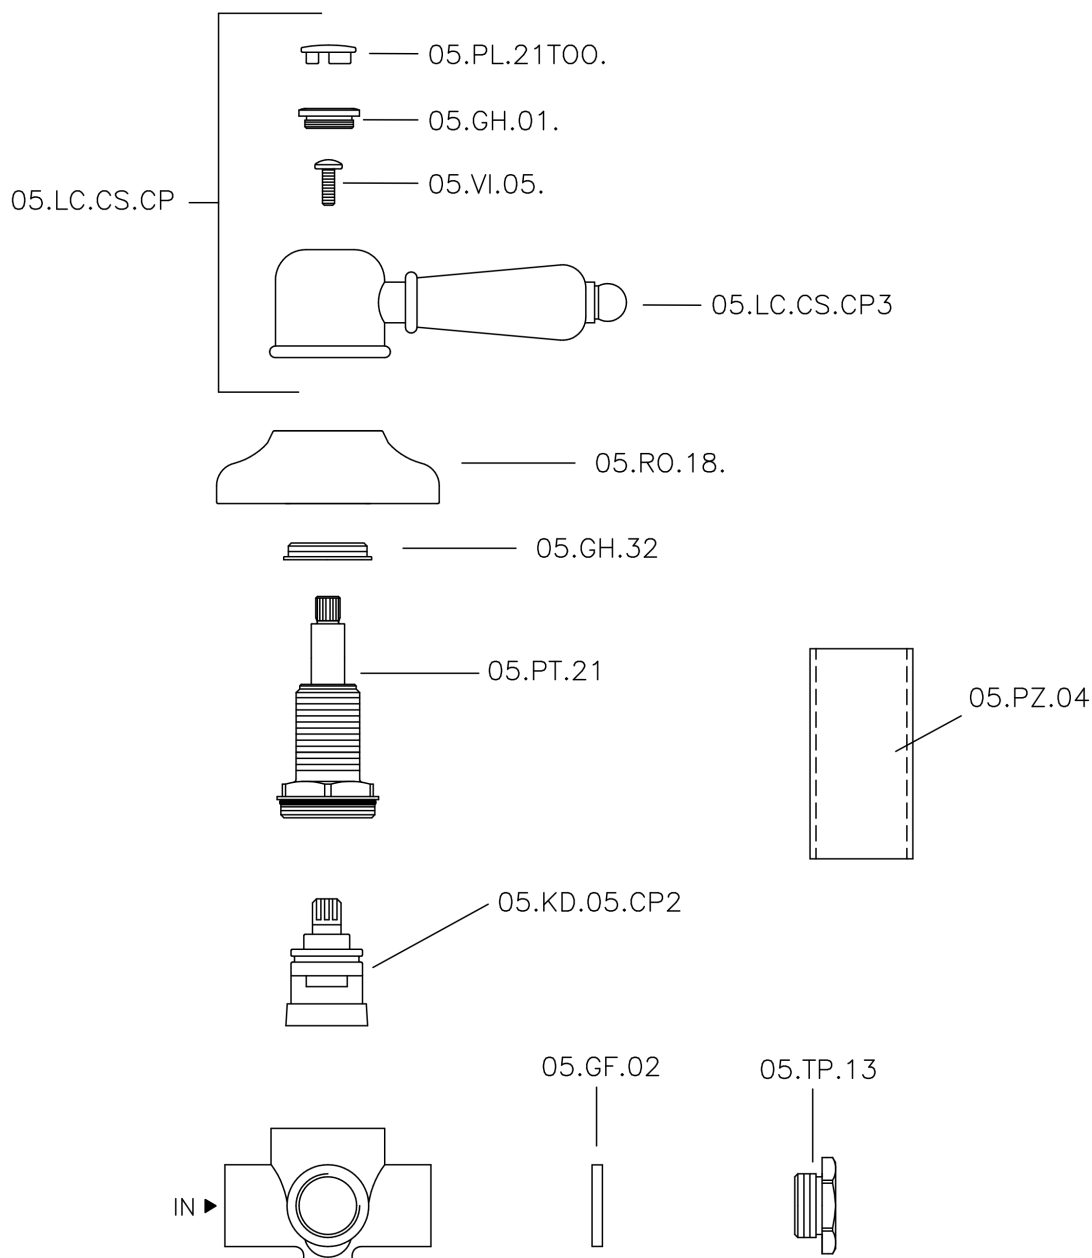

Concealed 2-outlet diverter CROISSETTE_653.CS01H.

MODEL **653.CS01H.**

Concealed 2-outlet diverter, 1/2" F outlets

AVAILABLE FINISHINGS

-  **AG** AG Antique Gold
-  **BA** BA Old Bronze
-  **CR** CR Chrome
-  **2W** 2W Brushed Gold

CHARACTERISTICS

Installation **Concealed**

Concealed 2-outlet diverter CROISSETTE_653.CS01H.

653.CS01H.

<https://en.huberitalia.com/concealed-2-outlet-diverter-croisette-653-cs01h>

2026-03-18