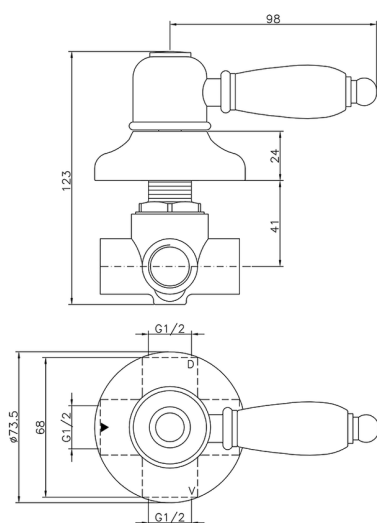

Concealed 2-outlet diverter CROISSETTE_653.CS01H.

MODEL **653.CS01H.**

Concealed 2-outlet diverter, 1/2" F outlets

AVAILABLE FINISHINGS

-  **AG** AG Antique Gold
-  **BA** BA Old Bronze
-  **CR** CR Chrome
-  **2W** 2W Brushed Gold

CHARACTERISTICS

Installation **Concealed**

Concealed 2-outlet diverter CROISSETTE_653.CS01H.

653.CS01H.

<https://en.huberitalia.com/concealed-2-outlet-diverter-croisette-653-cs01h>

2026-03-18