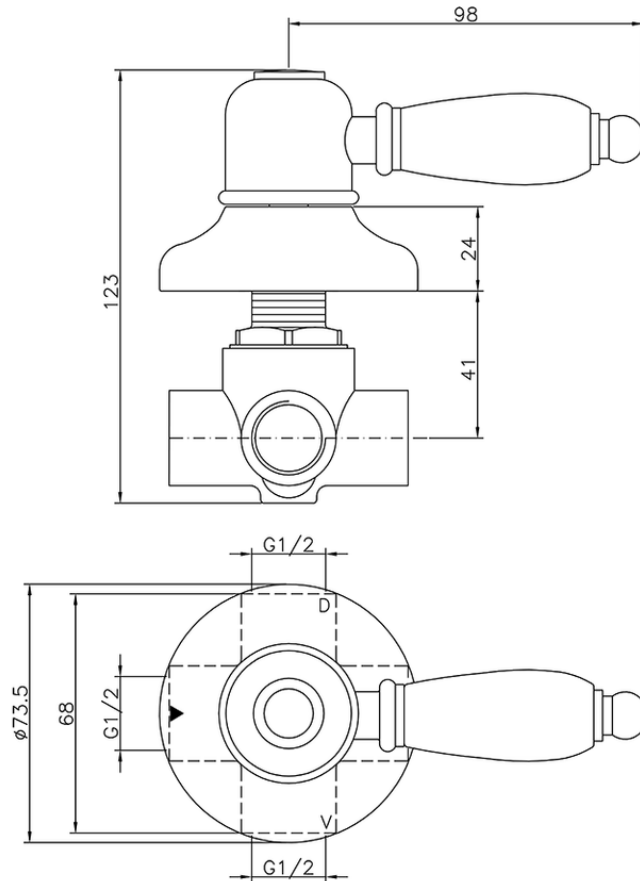

Concealed 2-outlet diverter CROISSETTE_653.CS01H.

653.CS01H.

<https://en.huberitalia.com/concealed-2-outlet-diverter-croisette-653-cs01h>

2026-04-08