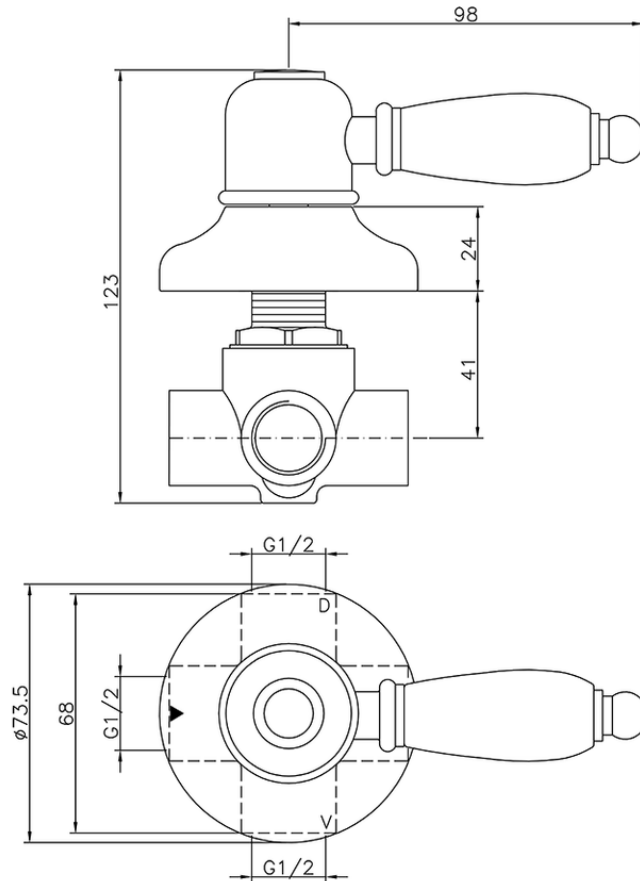

Concealed 2-outlet diverter CROISSETTE_653.CS01H.

653.CS01H.

<https://en.huberitalia.com/concealed-2-outlet-diverter-croisette-653-cs01h>

2026-06-13