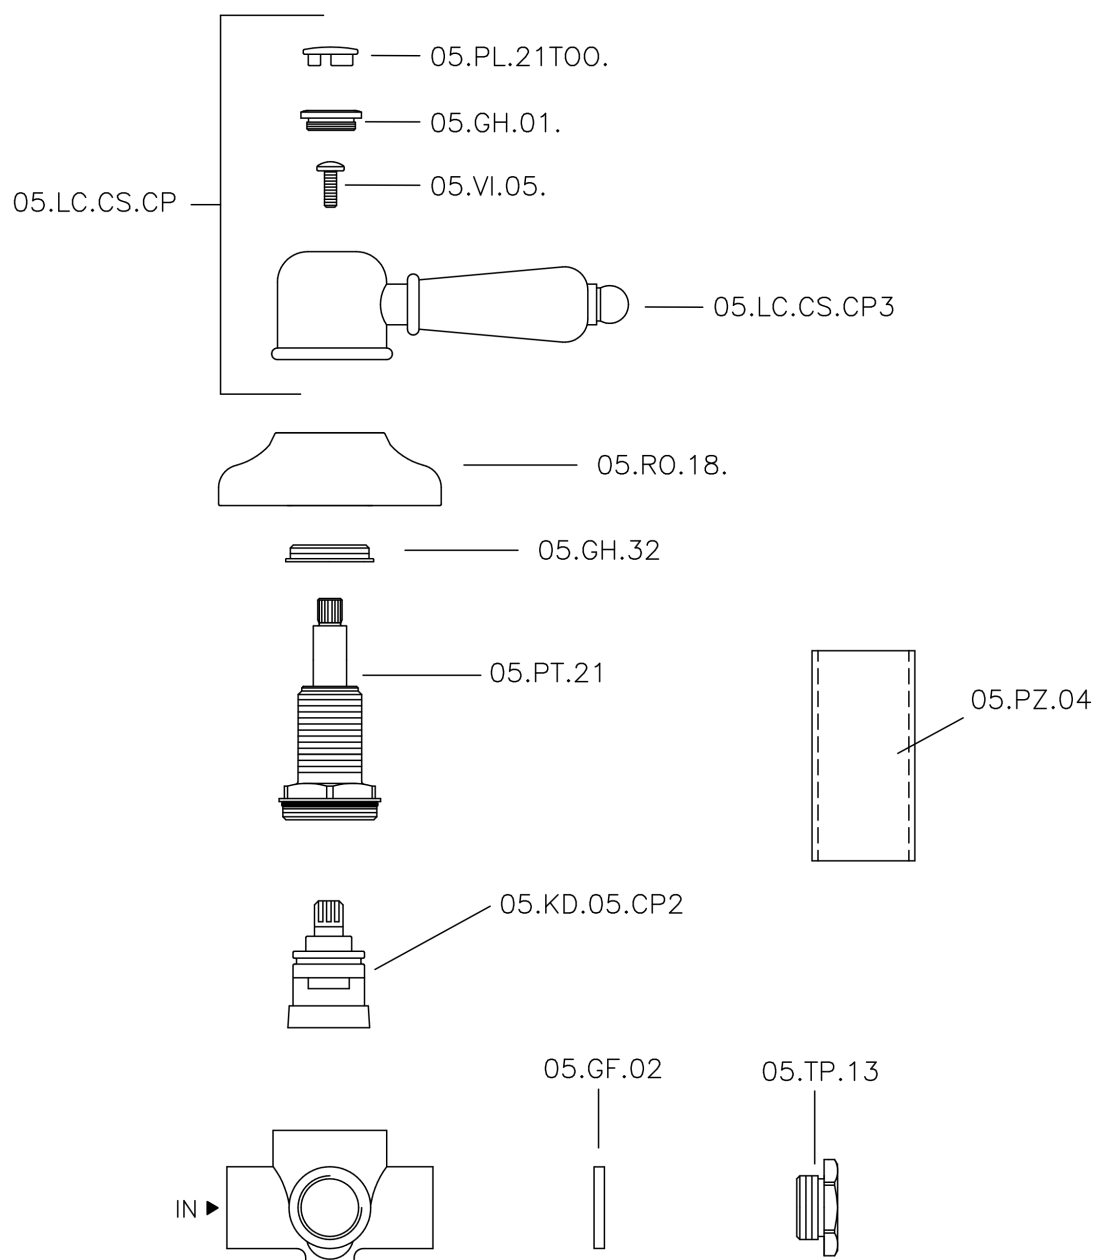

Concealed 2-outlet diverter CROISSETTE_653.CS01H.

653.CS01H.

<https://en.huberitalia.com/concealed-2-outlet-diverter-croisette-653-cs01h>

2026-06-13