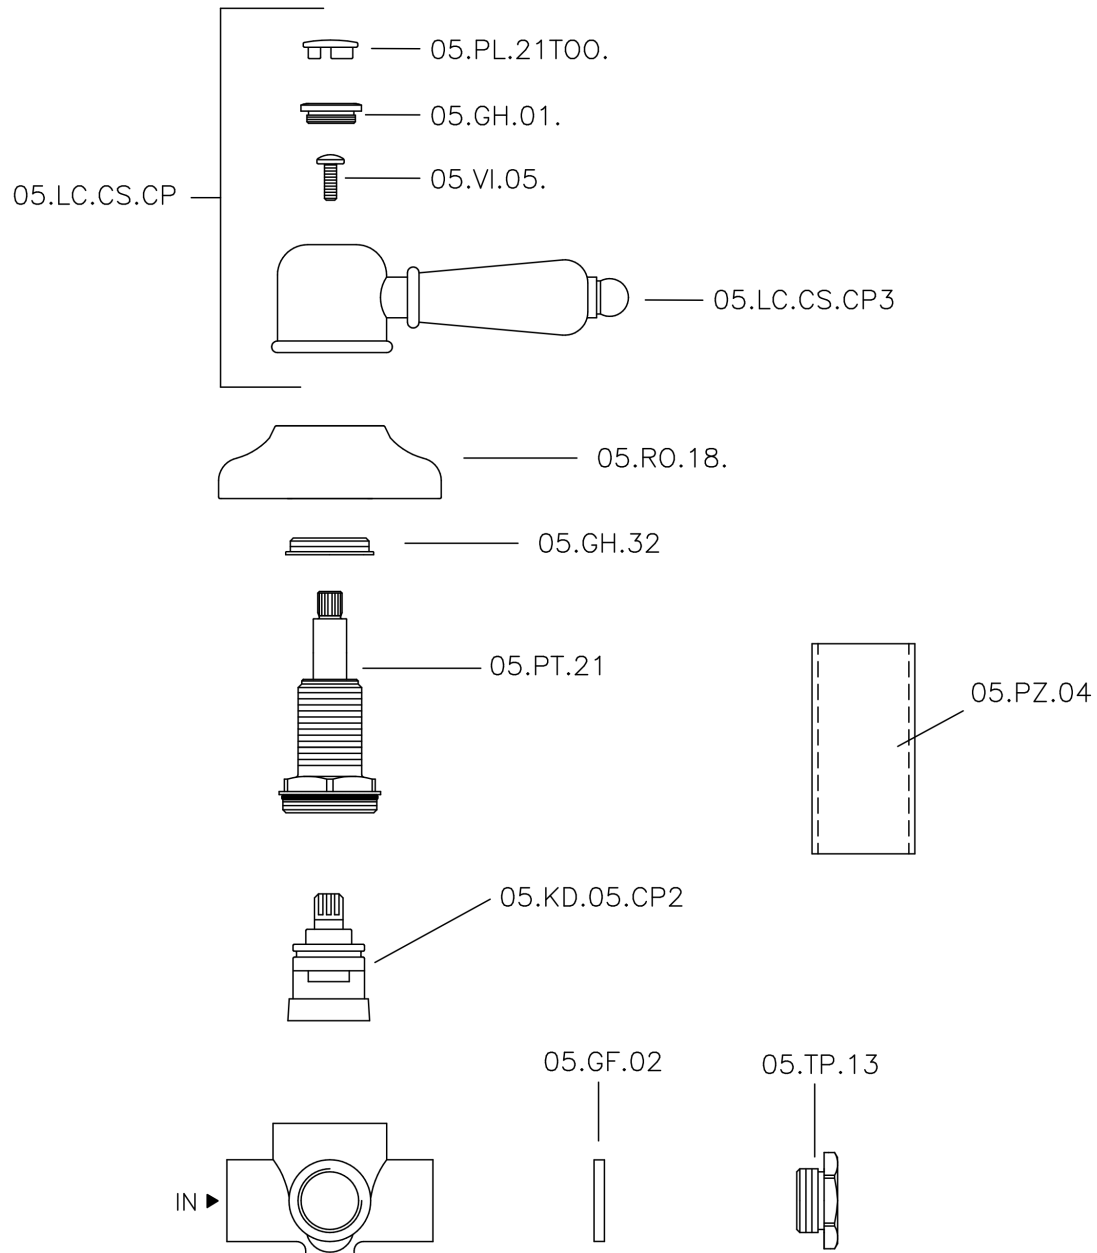

## Concealed 2-outlet diverter CROISSETTE\_653.CS01H.

653.CS01H.

<https://en.huberitalia.com/concealed-2-outlet-diverter-croisette-653-cs01h>

2026-05-15