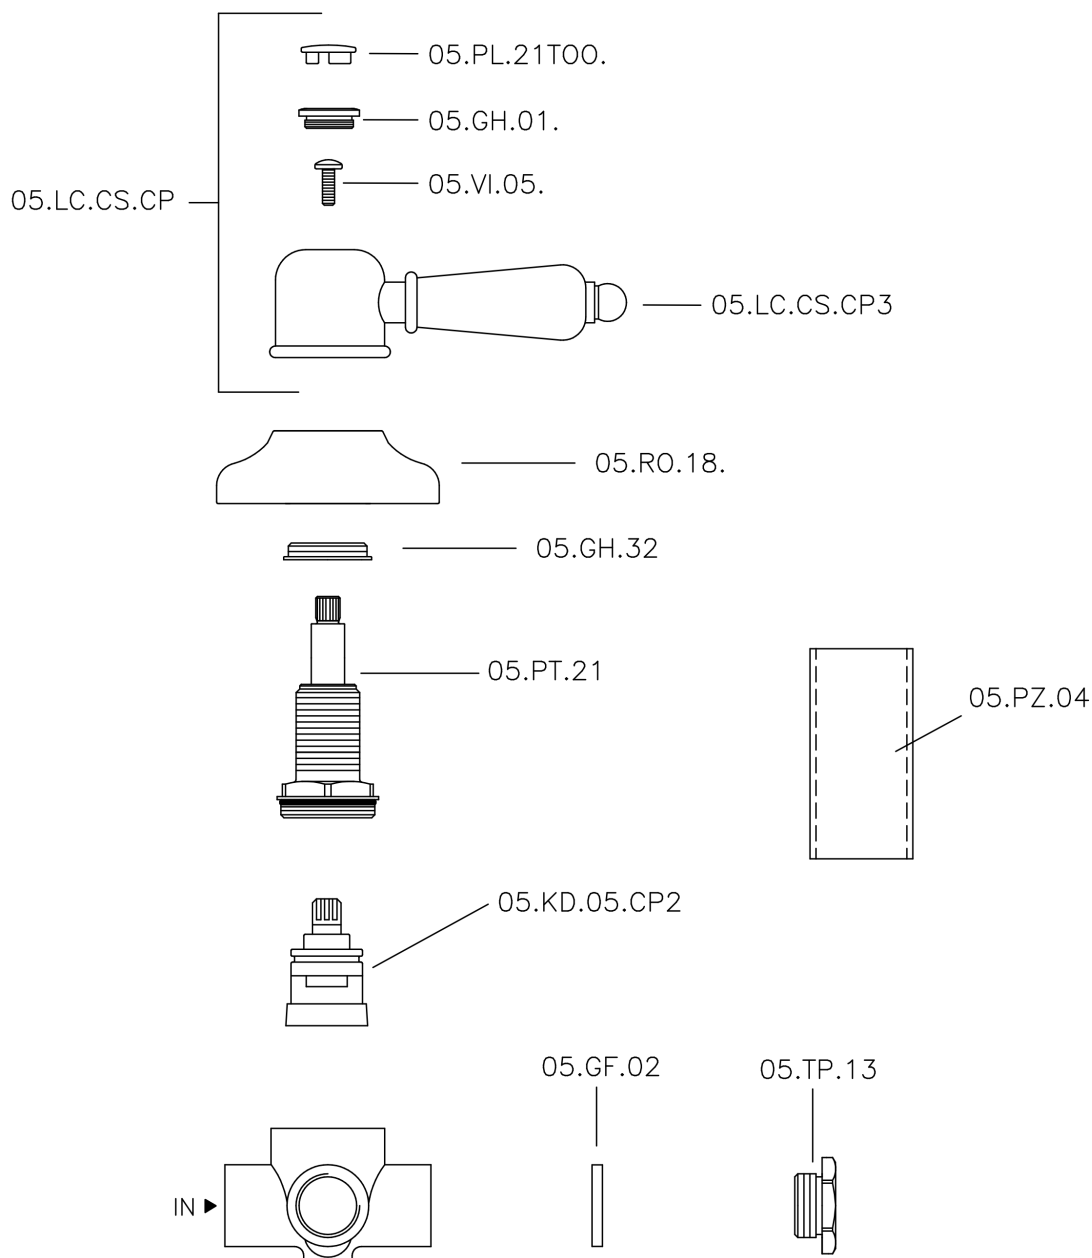

Concealed 2-outlet diverter CROISSETTE_653.CS01H.

653.CS01H.

<https://en.huberitalia.com/concealed-2-outlet-diverter-croisette-653-cs01h>

2026-04-09