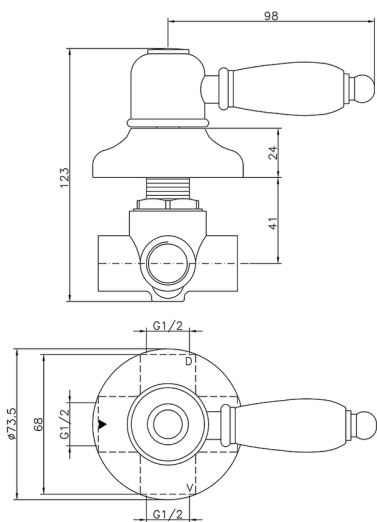

Concealed 2-outlet diverter CROISSETTE_653.CS01H.

MODEL **653.CS01H.**

Concealed 2-outlet diverter, 1/2" F outlets

AVAILABLE FINISHINGS

- **AG** AG Antique Gold
- **BA** BA Old Bronze
- **CR** CR Chrome
- **2W** 2W Brushed Gold

CHARACTERISTICS

Installation **Concealed**