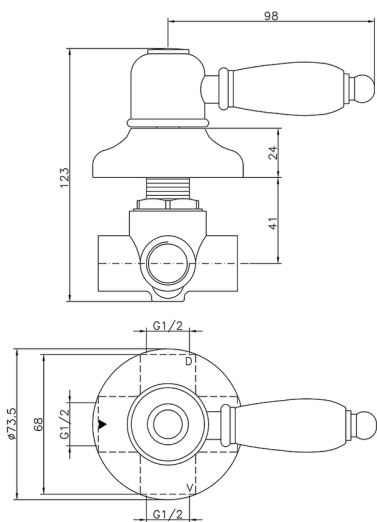

Concealed 2-outlet diverter CROISSETTE_653.CS01H.

MODEL **653.CS01H.**

Concealed 2-outlet diverter, 1/2" F outlets

AVAILABLE FINISHINGS

-  **AG** AG Antique Gold
-  **BA** BA Old Bronze
-  **CR** CR Chrome
-  **2W** 2W Brushed Gold

CHARACTERISTICS

Installation **Concealed**

Concealed 2-outlet diverter CROISSETTE_653.CS01H.

653.CS01H.

<https://en.huberitalia.com/concealed-2-outlet-diverter-croisette-653-cs01h>

2026-06-13