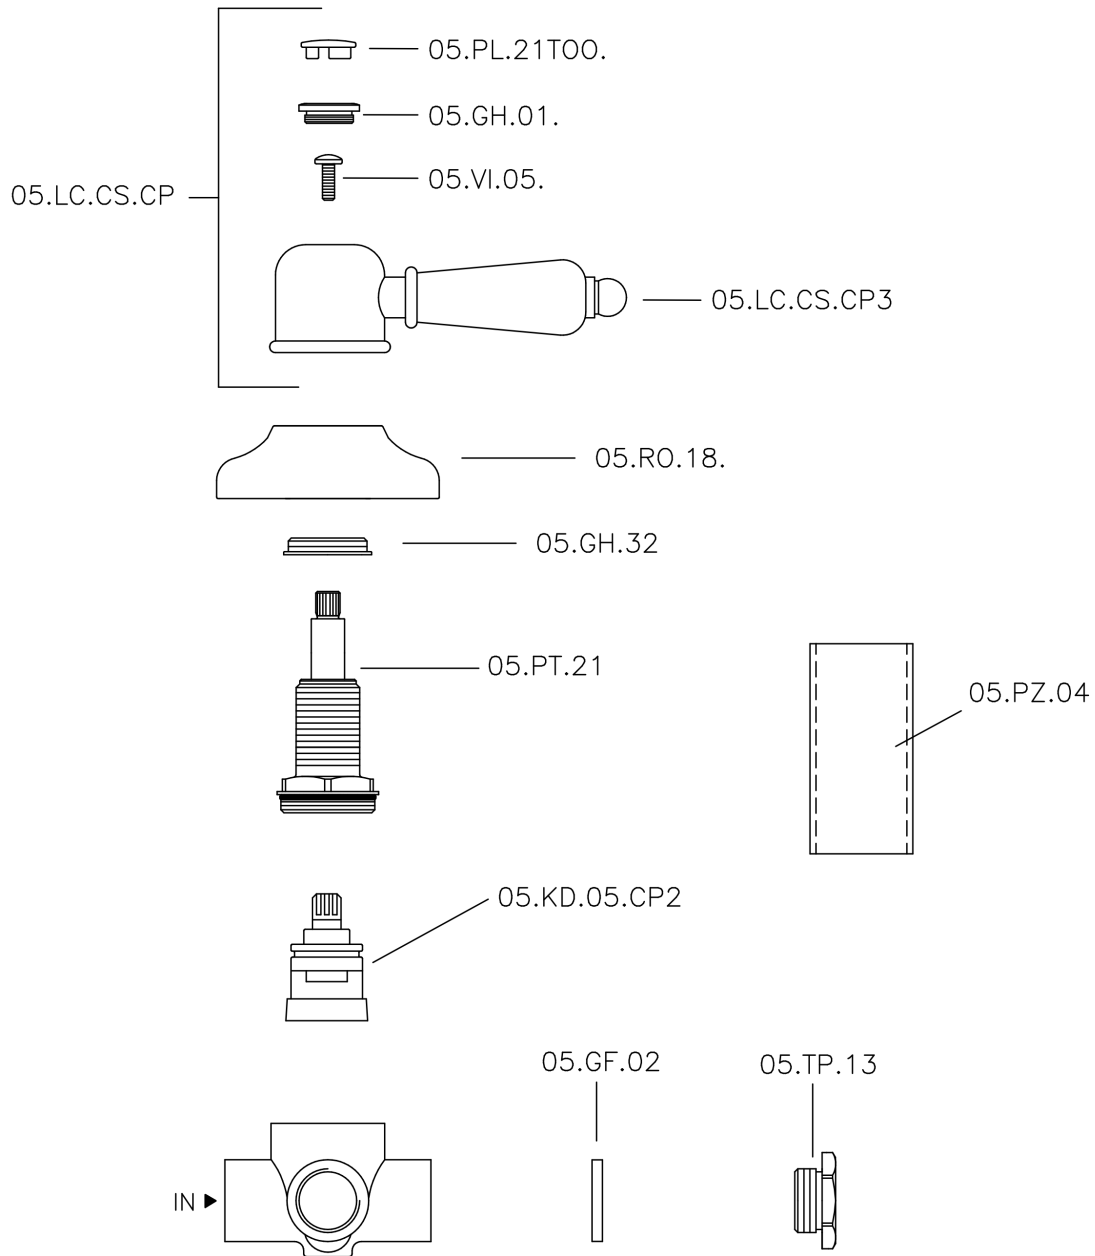

## Concealed 2-outlet diverter CROISSETTE\_653.CS01H.

MODEL **653.CS01H.**

Concealed 2-outlet diverter, 1/2" F outlets

## Concealed 2-outlet diverter CROISSETTE\_653.CS01H.

653.CS01H.

<https://en.huberitalia.com/concealed-2-outlet-diverter-croisette-653-cs01h>

2026-05-15