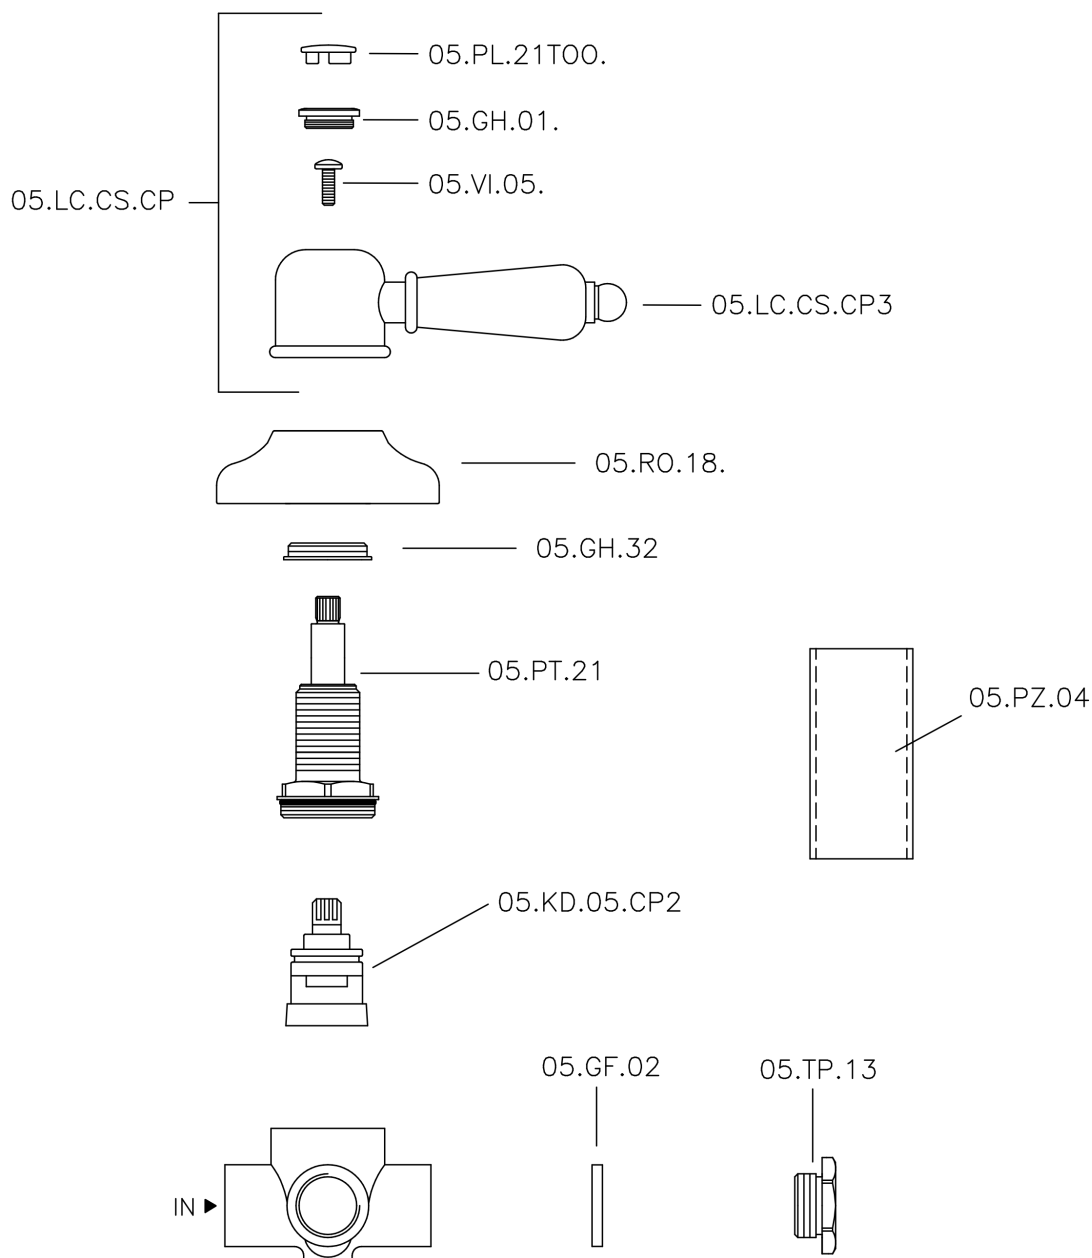

Concealed 2-outlet diverter CROISSETTE_653.CS01H.

MODEL **653.CS01H.**

Concealed 2-outlet diverter, 1/2" F outlets

AVAILABLE FINISHINGS

-  **AG** AG Antique Gold
-  **BA** BA Old Bronze
-  **CR** CR Chrome
-  **2W** 2W Brushed Gold

CHARACTERISTICS

Installation **Concealed**

Concealed 2-outlet diverter CROISSETTE_653.CS01H.

653.CS01H.

<https://en.huberitalia.com/concealed-2-outlet-diverter-croisette-653-cs01h>

2026-06-13