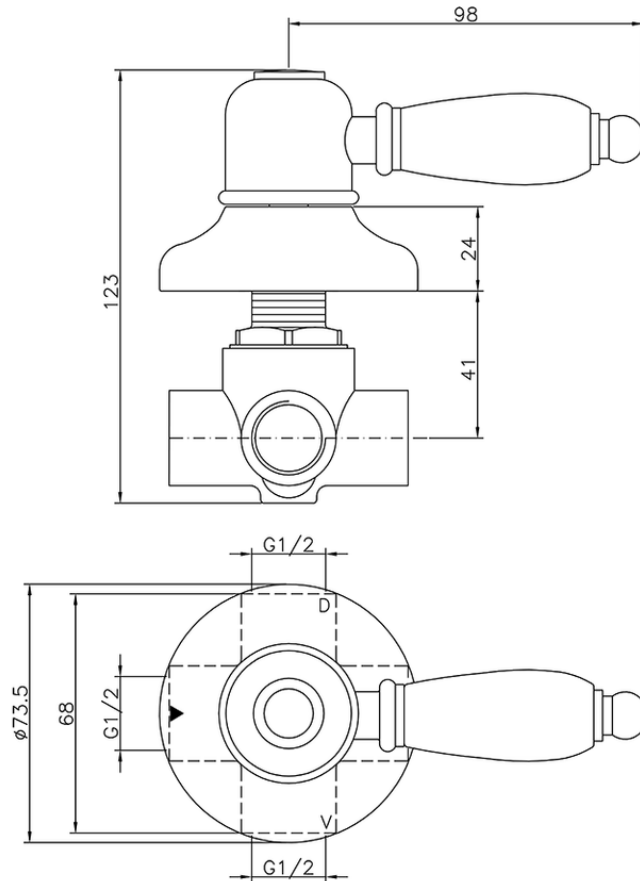

## Concealed 2-outlet diverter CROISSETTE\_653.CS01H.

653.CS01H.

<https://en.huberitalia.com/concealed-2-outlet-diverter-croisette-653-cs01h>

2026-06-06