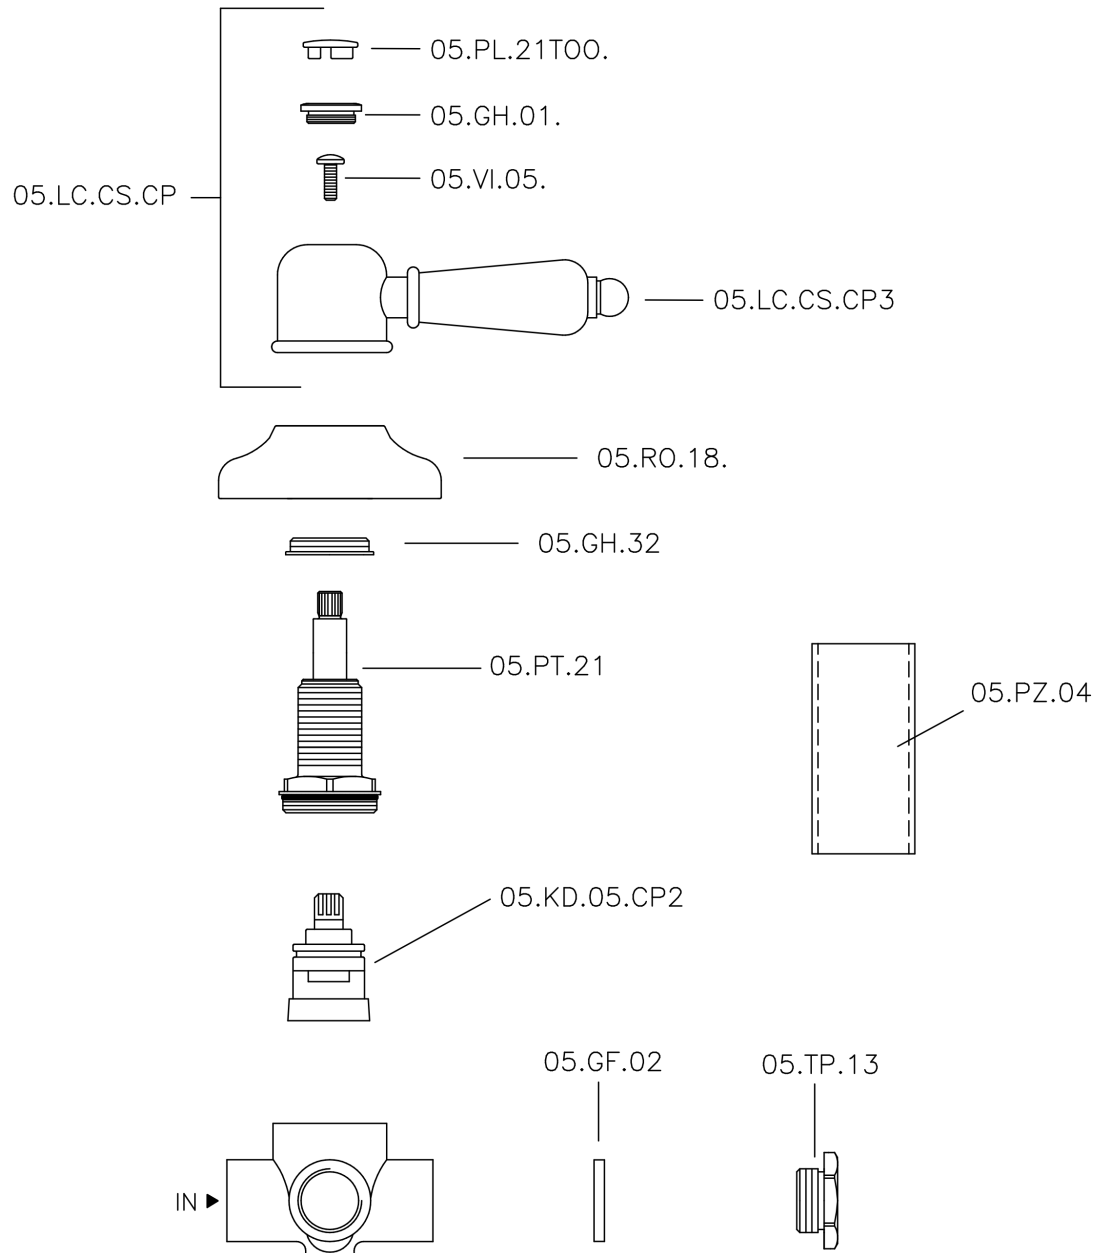

Concealed 2-outlet diverter CROISSETTE_653.CS01H.

653.CS01H.

<https://en.huberitalia.com/concealed-2-outlet-diverter-croisette-653-cs01h>

2026-06-06