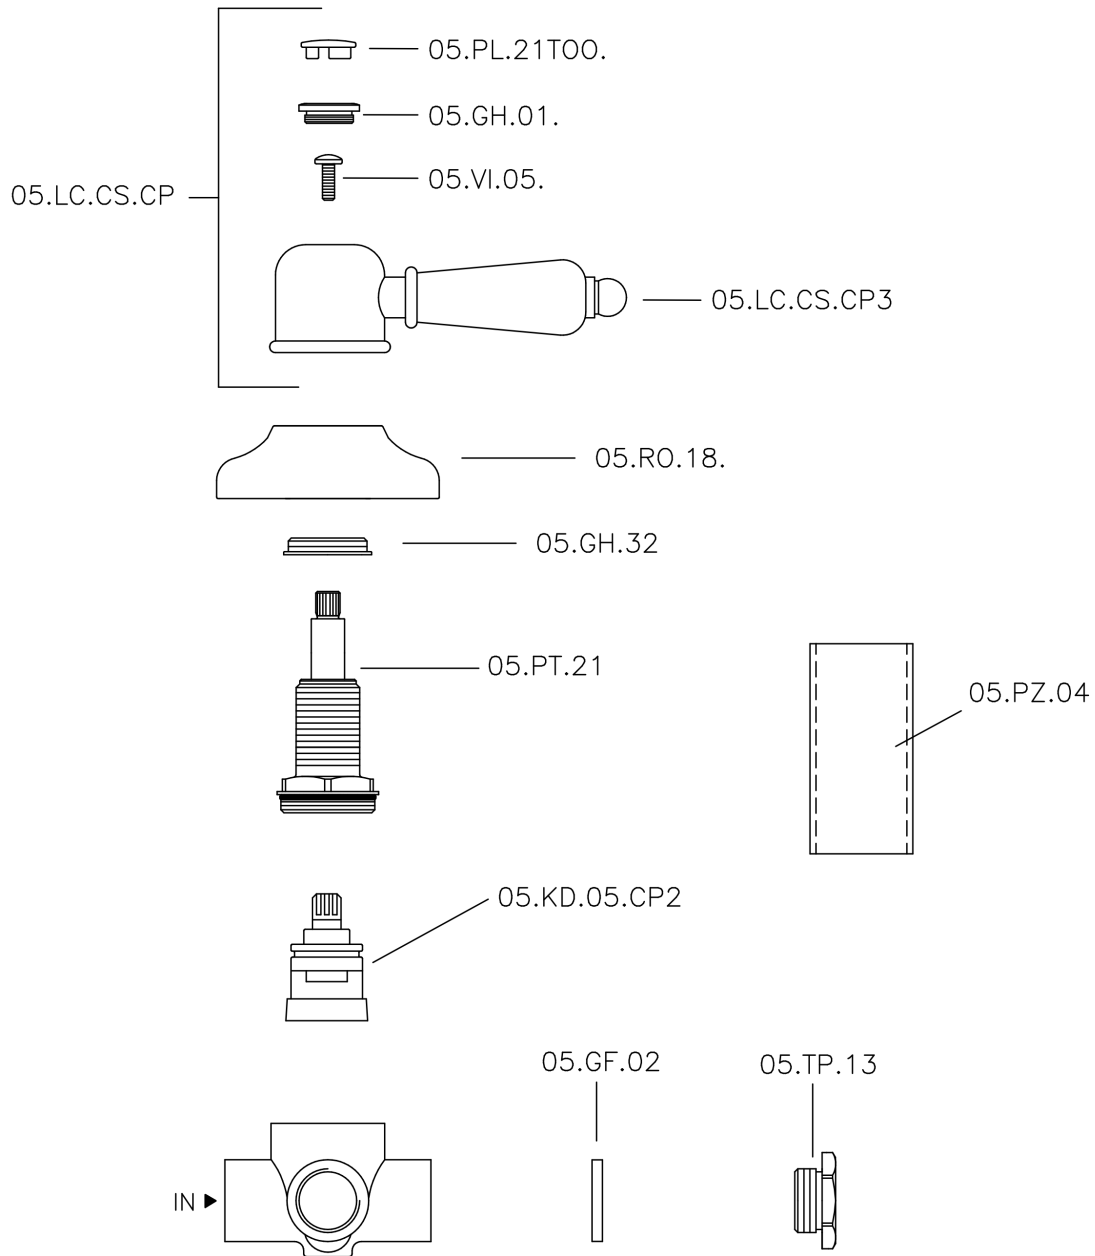

Concealed 2-outlet diverter CROISSETTE_653.CS01H.

MODEL **653.CS01H.**

Concealed 2-outlet diverter, 1/2" F outlets

AVAILABLE FINISHINGS

-  **AG** AG Antique Gold
-  **BA** BA Old Bronze
-  **CR** CR Chrome
-  **2W** 2W Brushed Gold

CHARACTERISTICS

Installation **Concealed**

Concealed 2-outlet diverter CROISSETTE_653.CS01H.

653.CS01H.

<https://en.huberitalia.com/concealed-2-outlet-diverter-croisette-653-cs01h>

2026-05-15