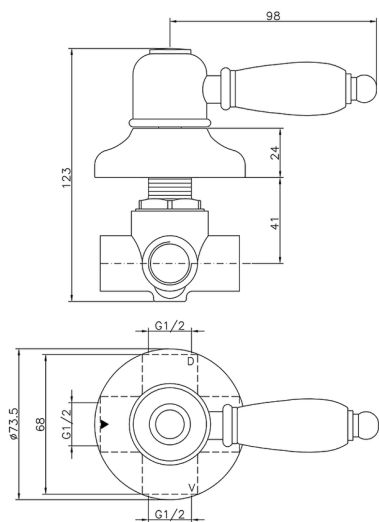

Concealed 2-outlet diverter CROISSETTE_653.CS01H.

MODEL **653.CS01H.**

Concealed 2-outlet diverter, 1/2" F outlets

AVAILABLE FINISHINGS

-  **AG** AG Antique Gold
-  **BA** BA Old Bronze
-  **CR** CR Chrome
-  **2W** 2W Brushed Gold

CHARACTERISTICS

Installation **Concealed**

Concealed 2-outlet diverter CROISSETTE_653.CS01H.

653.CS01H.

<https://en.huberitalia.com/concealed-2-outlet-diverter-croisette-653-cs01h>

2026-06-06