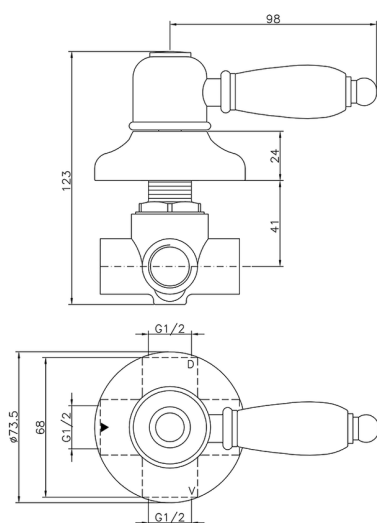

Concealed 2-outlet diverter CROISSETTE_653.CS01H.

MODEL **653.CS01H.**

Concealed 2-outlet diverter, 1/2" F outlets

AVAILABLE FINISHINGS

-  **AG** AG Antique Gold
-  **BA** BA Old Bronze
-  **CR** CR Chrome
-  **2W** 2W Brushed Gold

CHARACTERISTICS

Installation **Concealed**

Concealed 2-outlet diverter CROISSETTE_653.CS01H.

653.CS01H.

<https://en.huberitalia.com/concealed-2-outlet-diverter-croisette-653-cs01h>

2026-05-15