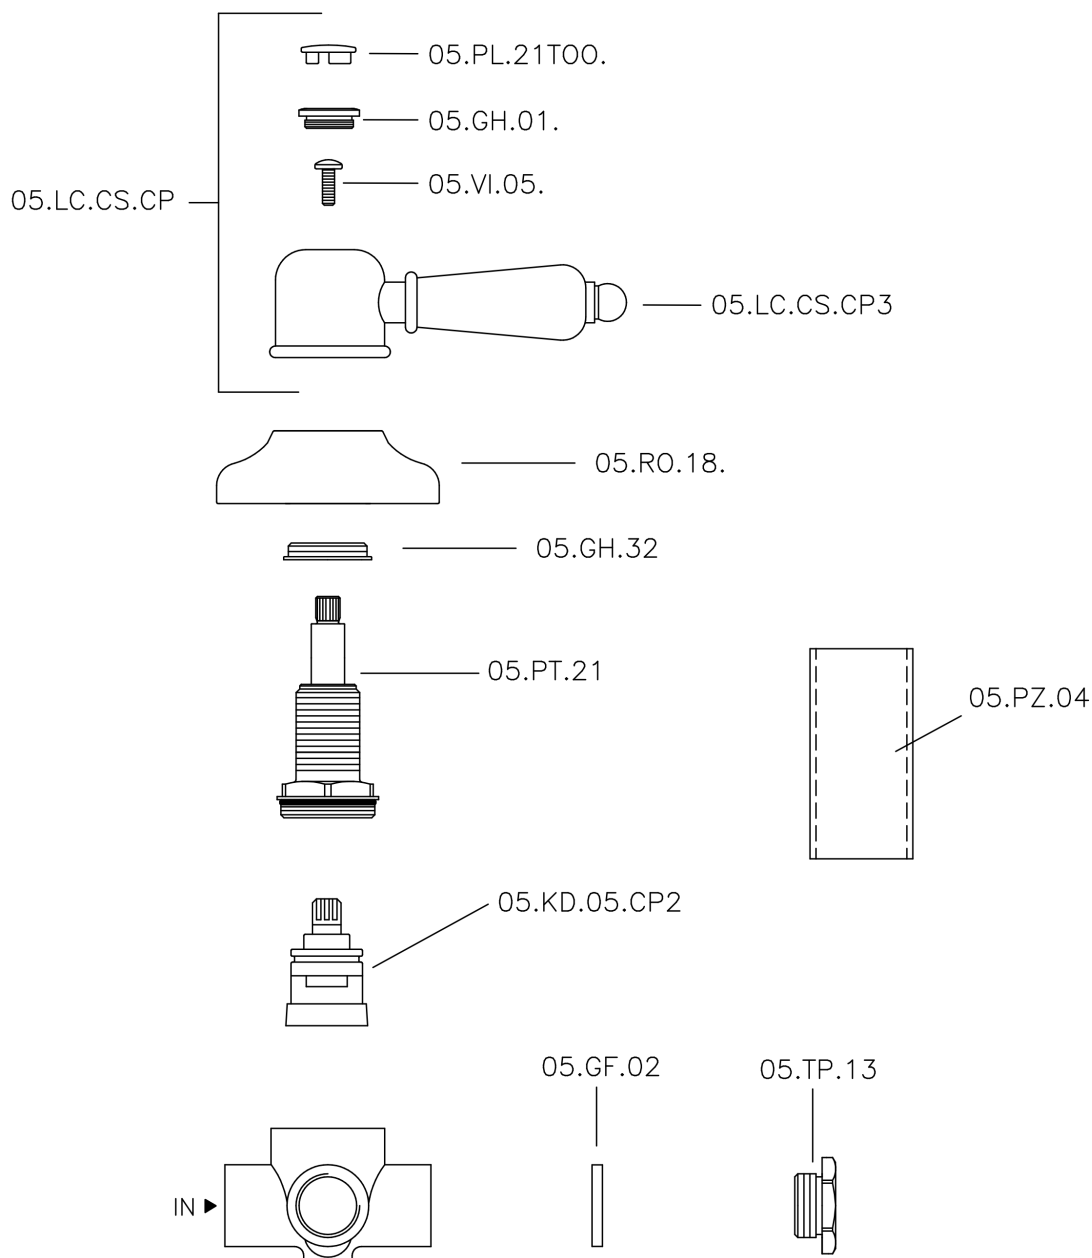

Concealed 2-outlet diverter CROISSETTE_653.CS01H.

MODEL **653.CS01H.**

Concealed 2-outlet diverter, 1/2" F outlets

AVAILABLE FINISHINGS

-  **AG** AG Antique Gold
-  **BA** BA Old Bronze
-  **CR** CR Chrome
-  **2W** 2W Brushed Gold

CHARACTERISTICS

Installation **Concealed**

Concealed 2-outlet diverter CROISSETTE_653.CS01H.

653.CS01H.

<https://en.huberitalia.com/concealed-2-outlet-diverter-croisette-653-cs01h>

2026-06-06