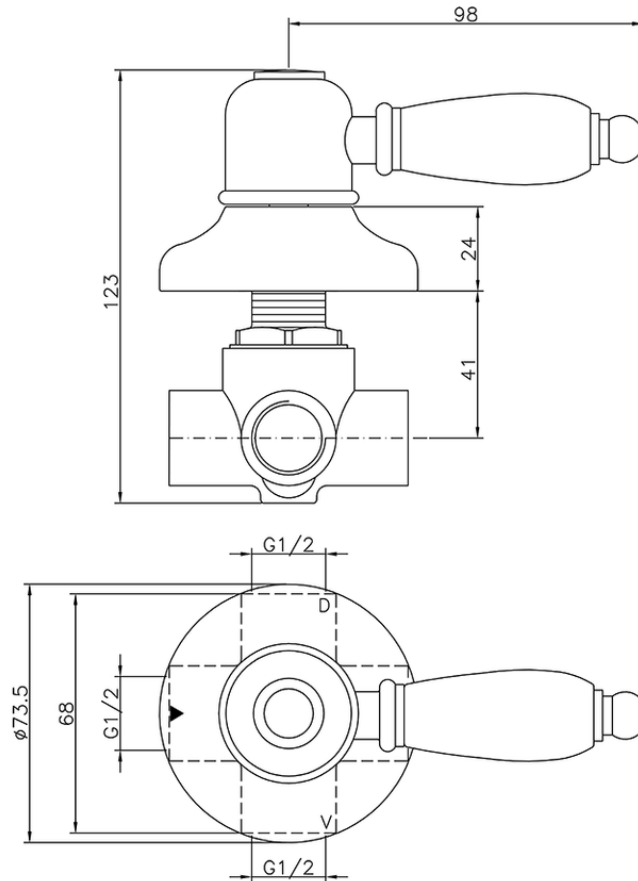

## Concealed 2-outlet diverter CROISSETTE\_653.CS01H.

653.CS01H.

<https://en.huberitalia.com/concealed-2-outlet-diverter-croisette-653-cs01h>

2026-06-10