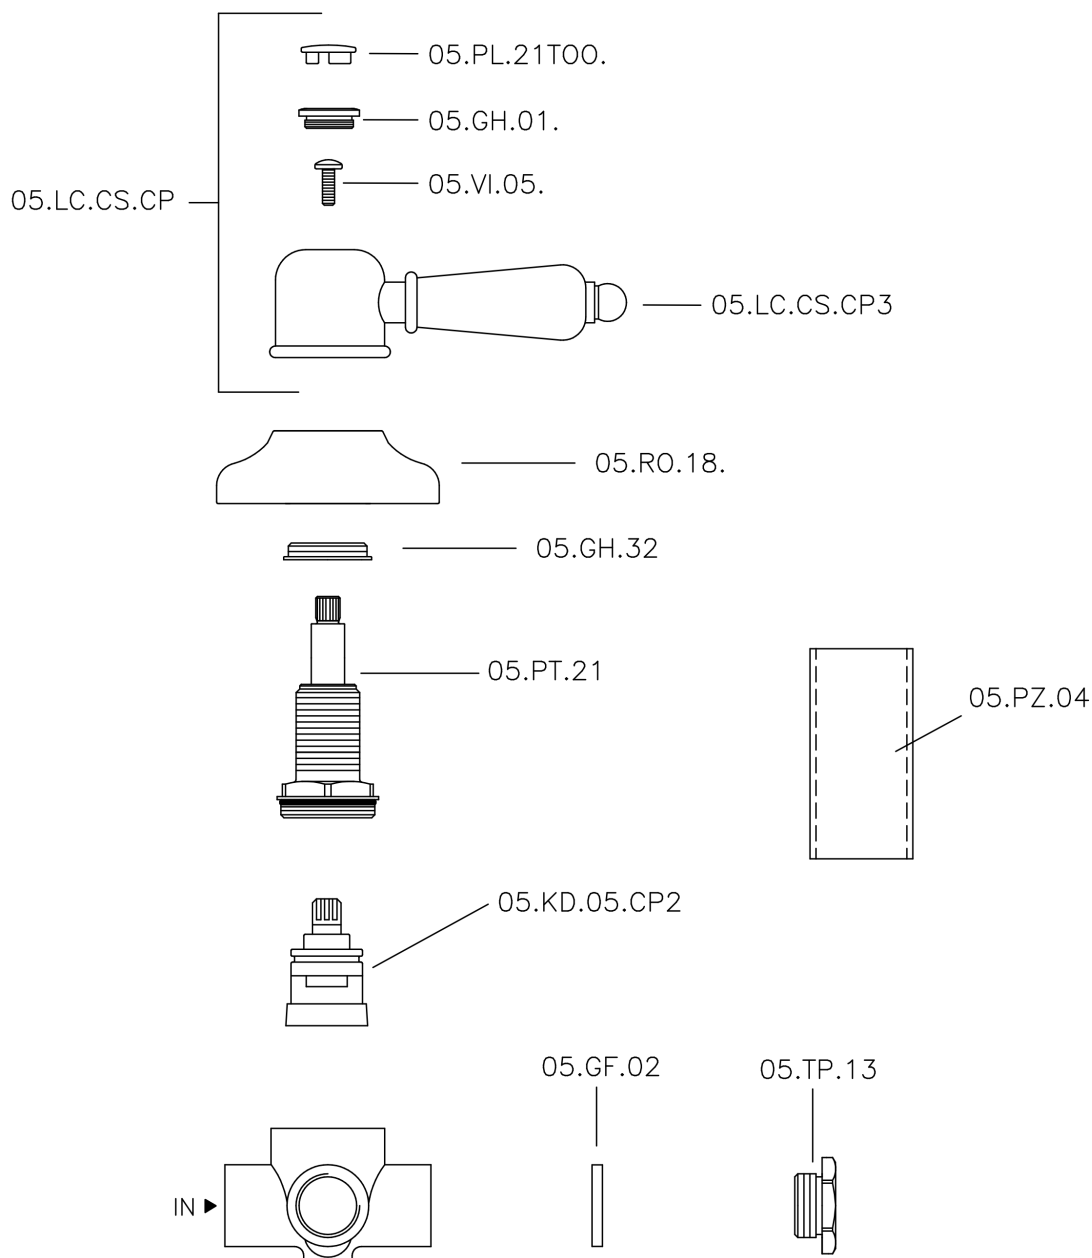

## Concealed 2-outlet diverter CROISSETTE\_653.CS01H.

653.CS01H.

<https://en.huberitalia.com/concealed-2-outlet-diverter-croisette-653-cs01h>

2026-06-10