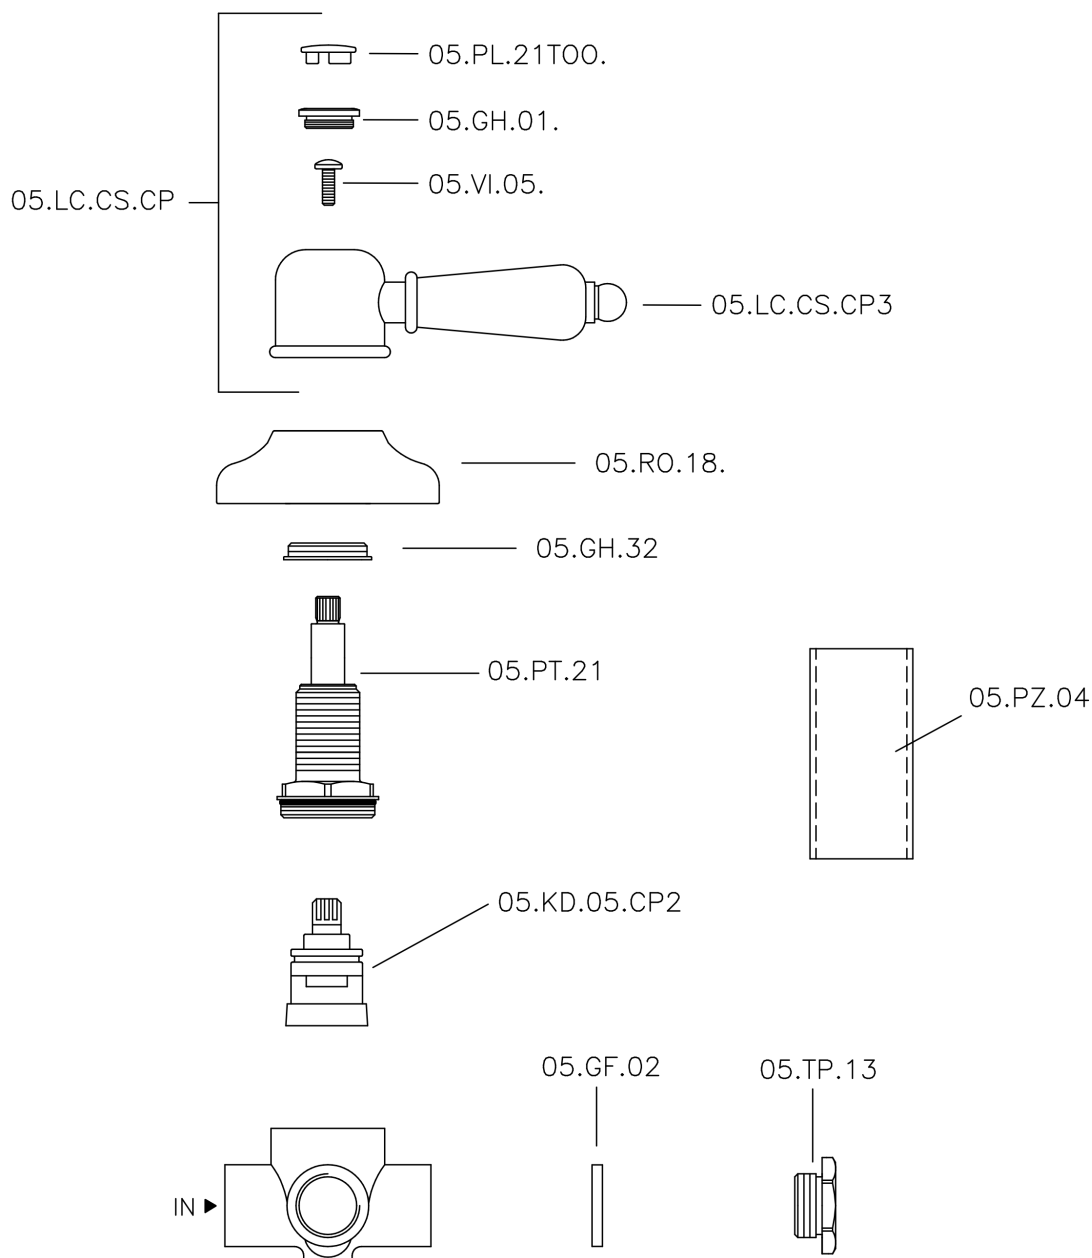

Concealed 2-outlet diverter CROISSETTE_653.CS01H.

MODEL **653.CS01H.**

Concealed 2-outlet diverter, 1/2" F outlets

AVAILABLE FINISHINGS

-  **AG** AG Antique Gold
-  **BA** BA Old Bronze
-  **CR** CR Chrome
-  **2W** 2W Brushed Gold

CHARACTERISTICS

Installation **Concealed**

Concealed 2-outlet diverter CROISSETTE_653.CS01H.

653.CS01H.

<https://en.huberitalia.com/concealed-2-outlet-diverter-croisette-653-cs01h>

2026-06-10