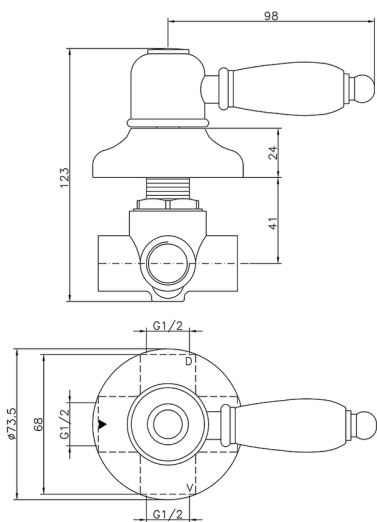

Concealed 2-outlet diverter CROISSETTE_653.CS01H.

MODEL **653.CS01H.**

Concealed 2-outlet diverter, 1/2" F outlets

AVAILABLE FINISHINGS

-  **AG** AG Antique Gold
-  **BA** BA Old Bronze
-  **CR** CR Chrome
-  **2W** 2W Brushed Gold

CHARACTERISTICS

Installation **Concealed**

Concealed 2-outlet diverter CROISSETTE_653.CS01H.

653.CS01H.

<https://en.huberitalia.com/concealed-2-outlet-diverter-croisette-653-cs01h>

2026-06-10