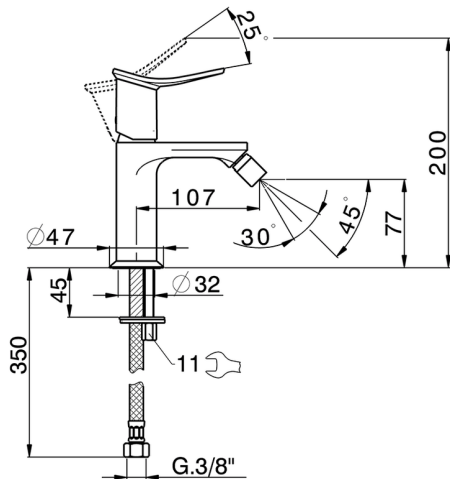

## Single lever bidet mixer HARLOCK\_HK000564

MODEL **HK000564**

Single lever bidet mixer, without automatic pop-up waste, G.3/8" stainless steel flexible hoses

### CHARACTERISTICS

Cartridge Spare Parts **ZZ96550000**

**25 mm Cartridge**

## Single lever bidet mixer HARLOCK\_HK000564

HK000564

<https://en.huberitalia.com/single-lever-bidet-mixer-harlock-hk000564>

2025-04-02