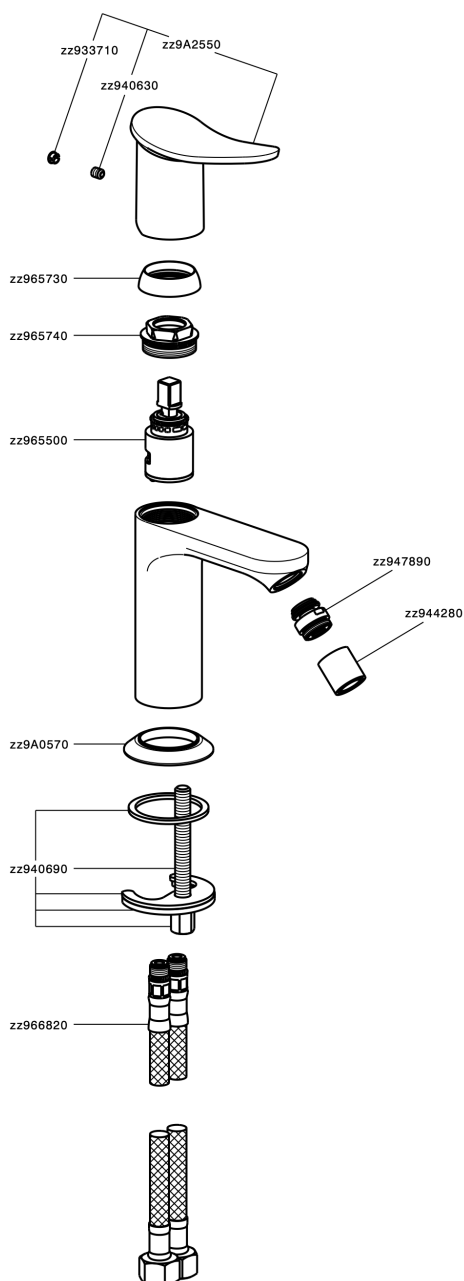

## Single lever bidet mixer HARLOCK\_HK000564

MODEL **HK000564**

Single lever bidet mixer, without automatic pop-up waste, G.3/8" stainless steel flexible hoses

### CHARACTERISTICS

Cartridge Spare Parts **ZZ96550000**

**25 mm Cartridge**

## Single lever bidet mixer HARLOCK\_HK000564

HK000564

<https://en.huberitalia.com/single-lever-bidet-mixer-harlock-hk000564>

2025-04-02