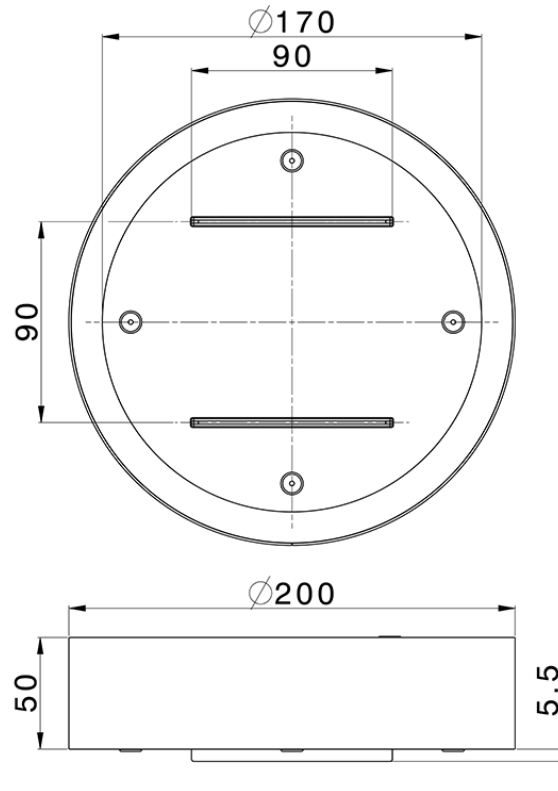

Ø 200 mm Chromotherapy Ceiling showerhead ZEN_ZS1C0260

ZS1C0260

<https://en.huberitalia.com/o-200-mm-chromotherapy-ceiling-showerhead-zen-zs1c0260>

2026-04-12