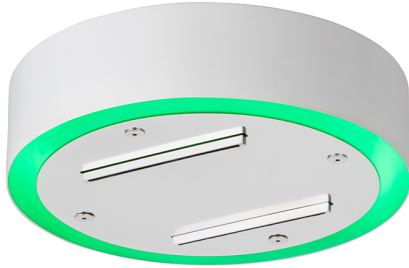

Ø 200 mm Chromotherapy Ceiling showerhead ZEN_ZS1C0260

MODEL **ZS1C0260**

Ø 200 mm Chromotherapy Ceiling showerhead, with white cover, waterfall, chromotherapy functions, to be combined with built-in/wireless control, Stainless Steel AISI 304

AVAILABLE FINISHINGS

-  **D1** D1 Brushed Inox
-  **40** 40 Matt Black
-  **4Q** 4Q Matt White
-  **D2** D2 Polished Inox

CHARACTERISTICS

2026-04-08