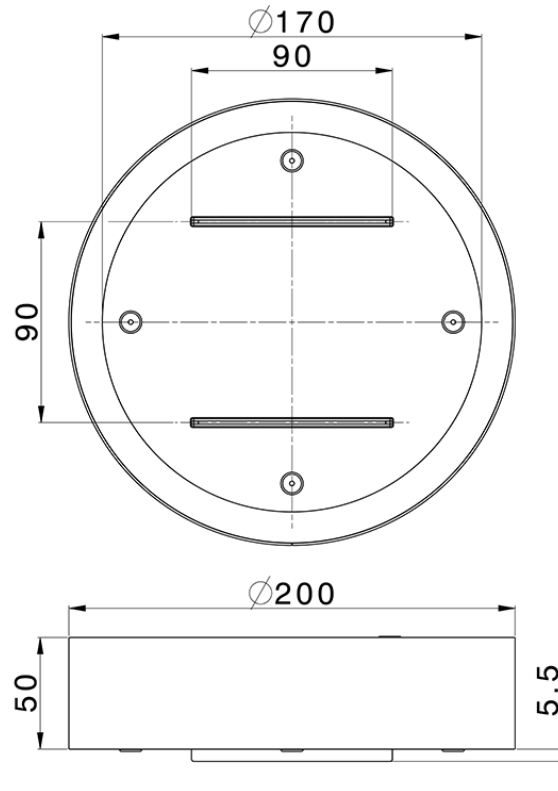

## Ø 200 mm Chromotherapy Ceiling showerhead ZEN\_ZS1C0260

ZS1C0260

<https://en.huberitalia.com/o-200-mm-chromotherapy-ceiling-showerhead-zen-zs1c0260>

2026-06-13