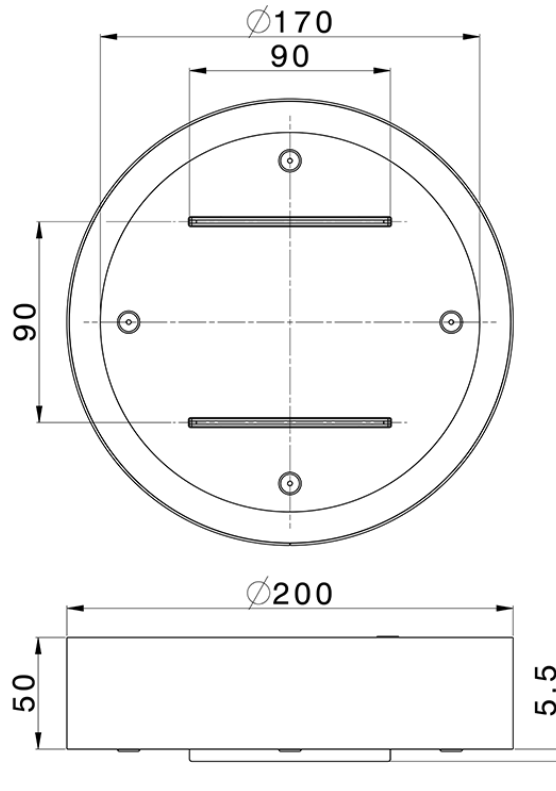

## Ø 200 mm Chromotherapy Ceiling showerhead ZEN\_ZS1C0260

ZS1C0260

<https://en.huberitalia.com/o-200-mm-chromotherapy-ceiling-showerhead-zen-zs1c0260>

2026-05-16