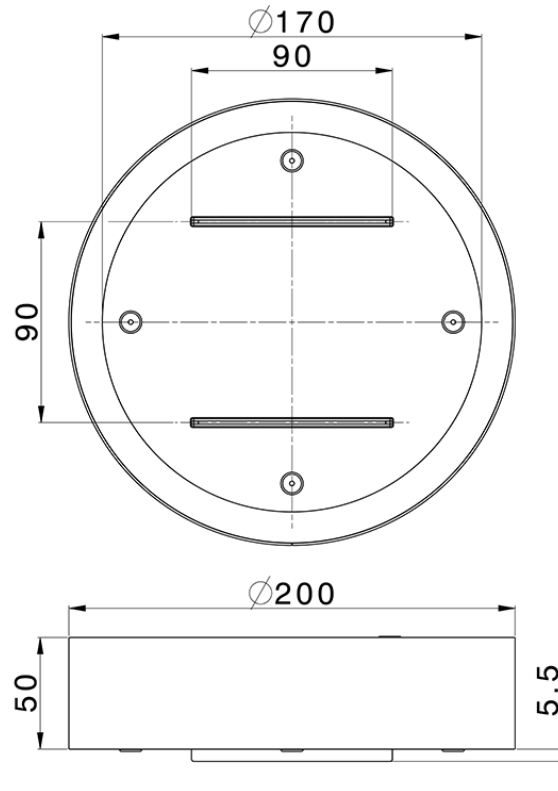

Ø 200 mm Chromotherapy Ceiling showerhead ZEN_ZS1C0260

ZS1C0260

<https://en.huberitalia.com/o-200-mm-chromotherapy-ceiling-showerhead-zen-zs1c0260>

2026-04-08