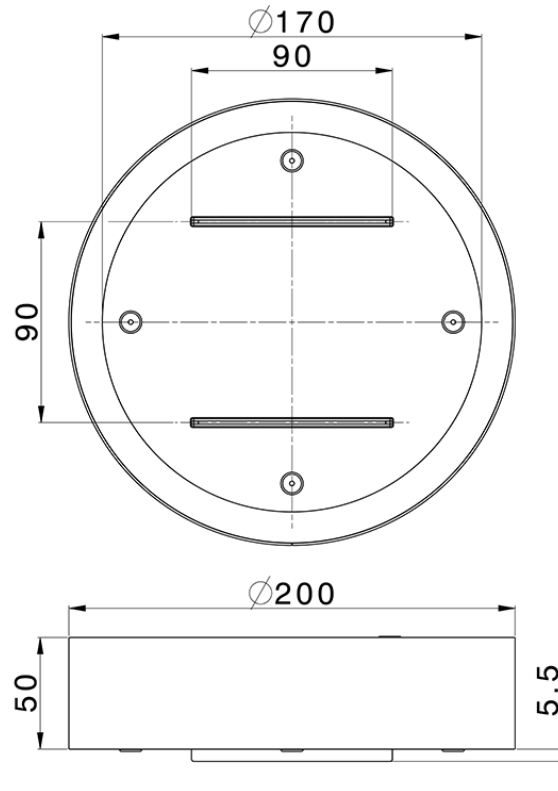

Ø 200 mm Chromotherapy Ceiling showerhead ZEN_ZS1C0260

ZS1C0260

<https://en.huberitalia.com/o-200-mm-chromotherapy-ceiling-showerhead-zen-zs1c0260>

2026-04-09