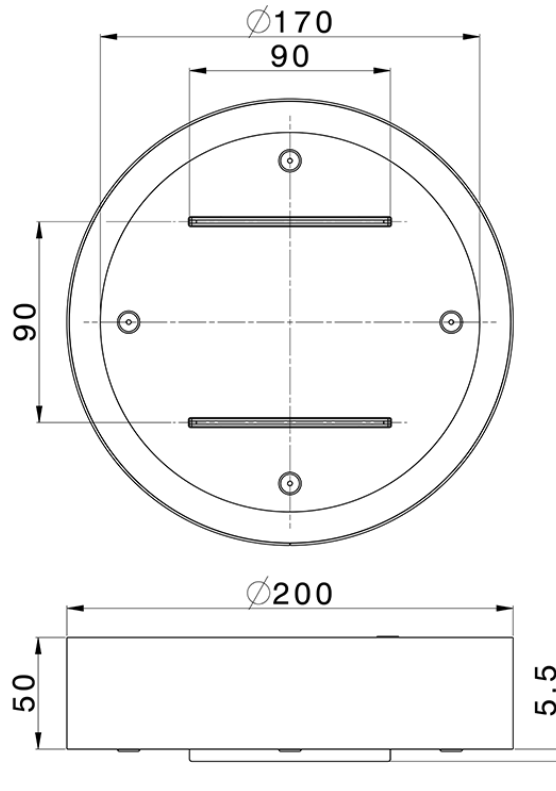

## Ø 200 mm Chromotherapy Ceiling showerhead ZEN\_ZS1C0260

ZS1C0260

<https://en.huberitalia.com/o-200-mm-chromotherapy-ceiling-showerhead-zen-zs1c0260>

2026-06-13