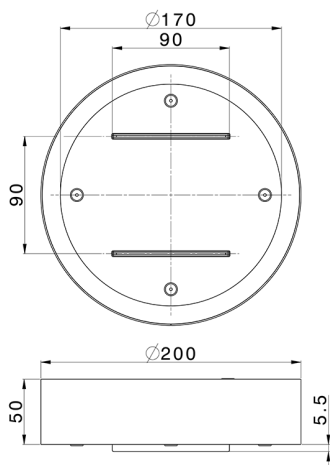

CHARACTERISTICS

2026-05-16