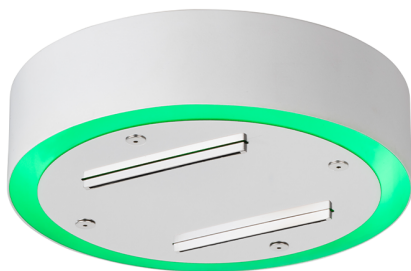

## Ø 200 mm Chromotherapy Ceiling showerhead ZEN\_ZS1C0260

MODEL **ZS1C0260**

Ø 200 mm Chromotherapy Ceiling showerhead, with white cover, waterfall, chromotherapy functions, to be combined with built-in/wireless control, Stainless Steel AISI 304

### AVAILABLE FINISHINGS

-  **D1** D1 Brushed Inox
-  **40** 40 Matt Black
-  **4Q** 4Q Matt White
-  **D2** D2 Polished Inox