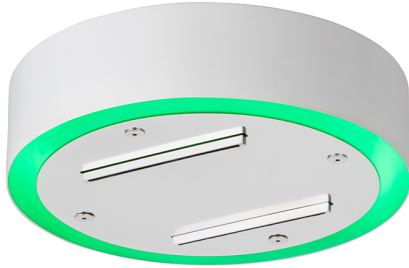

Ø 200 mm Chromotherapy Ceiling showerhead ZEN_ZS1C0260

MODEL **ZS1C0260**

Ø 200 mm Chromotherapy Ceiling showerhead, with white cover, waterfall, chromotherapy functions, to be combined with built-in/wireless control, Stainless Steel AISI 304

AVAILABLE FINISHINGS

-  **D1** D1 Brushed Inox
-  **40** 40 Matt Black
-  **4Q** 4Q Matt White
-  **D2** D2 Polished Inox

CHARACTERISTICS

2026-06-13