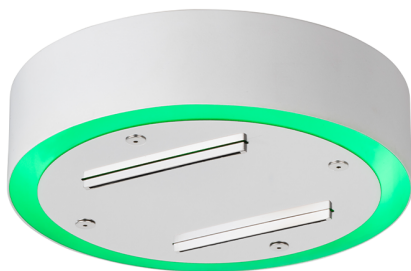

Ø 200 mm Chromotherapy Ceiling showerhead ZEN_ZS1C0260

MODEL **ZS1C0260**

Ø 200 mm Chromotherapy Ceiling showerhead, with white cover, waterfall, chromotherapy functions, to be combined with built-in/wireless control, Stainless Steel AISI 304

AVAILABLE FINISHINGS

-  **D1** D1 Brushed Inox
-  **40** 40 Matt Black
-  **4Q** 4Q Matt White
-  **D2** D2 Polished Inox

CHARACTERISTICS

2026-05-16