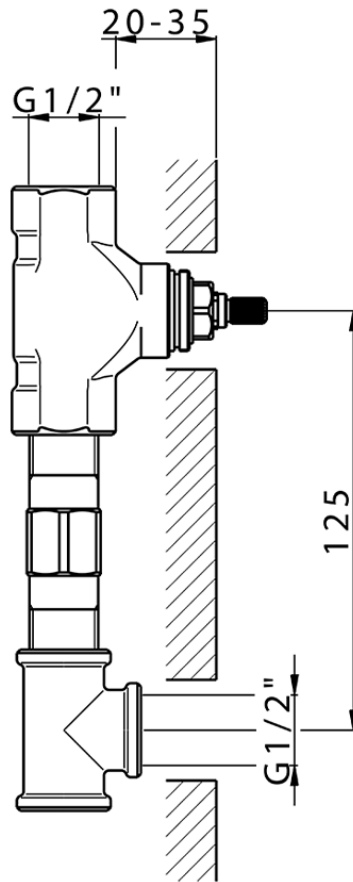

Exposed part for concealed washbasin mixer NUOVA KIRUNA\_K2013510

K2013510

<https://en.huberitalia.com/exposed-part-for-concealed-washbasin-mixer-nuova-kiruna-k2013510>

ZB033511

<https://en.huberitalia.com/concealed-washbasin-mixer-concealed-zb033511>