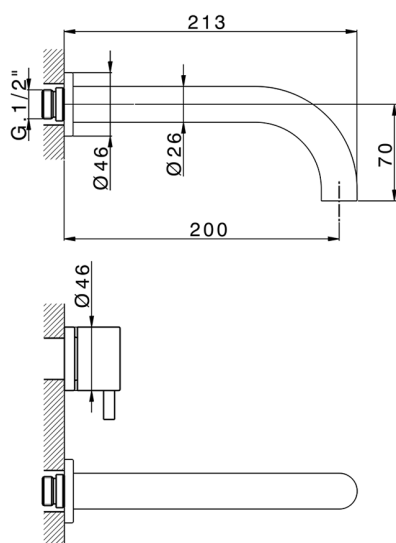

Exposed part for concealed washbasin mixer NUOVA KIRUNA_K2013510

MODEL **K2013510**

Exposed part for concealed washbasin mixer, without concealed part, spout L.200 mm, for items ZB033511

AVAILABLE FINISHINGS

-  **21** 21 Chrome
-  **26** 26 Old Copper
-  **2F** 2F Brushed Nickel
-  **2W** 2W Brushed Gold
-  **40** 40 Matt Black
-  **4Q** 4Q Matt White

CHARACTERISTICS

Installation **Concealed**

Required concealed parts **ZB033511**

Exposed part for concealed washbasin mixer NUOVA KIRUNA_K2013510

K2013510

<https://en.huberitalia.com/exposed-part-for-concealed-washbasin-mixer-nuova-kiruna-k2013510>

Concealed washbasin mixer CONCEALED_ZB033511

MODEL **ZB033511**

Concealed washbasin mixer, right headvalve - left headvalve

AVAILABLE FINISHINGS

 **04** 04 Without finishing

CHARACTERISTICS

Installation	Concealed
Concealed	1

2024-11-21