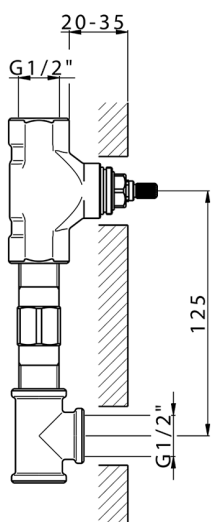

Exposed part for concealed washbasin mixer NUOVA KIRUNA_K2013510

MODEL **K2013510**

Exposed part for concealed washbasin mixer, without concealed part, spout L.200 mm, for items ZB033511

AVAILABLE FINISHINGS

-  **21** 21 Chrome
-  **26** 26 Old Copper
-  **2F** 2F Brushed Nickel
-  **2W** 2W Brushed Gold
-  **40** 40 Matt Black
-  **4Q** 4Q Matt White

CHARACTERISTICS

Installation **Concealed**

Required concealed parts **ZB033511**

Exposed part for concealed washbasin mixer NUOVA KIRUNA_K2013510

K2013510

<https://en.huberitalia.com/exposed-part-for-concealed-washbasin-mixer-nuova-kiruna-k2013510>

Concealed washbasin mixer CONCEALED_ZB033511

MODEL **ZB033511**

Concealed washbasin mixer, right headvalve - left headvalve

AVAILABLE FINISHINGS

 **04** 04 Without finishing

CHARACTERISTICS

Installation	Concealed
Concealed	1

2024-11-21