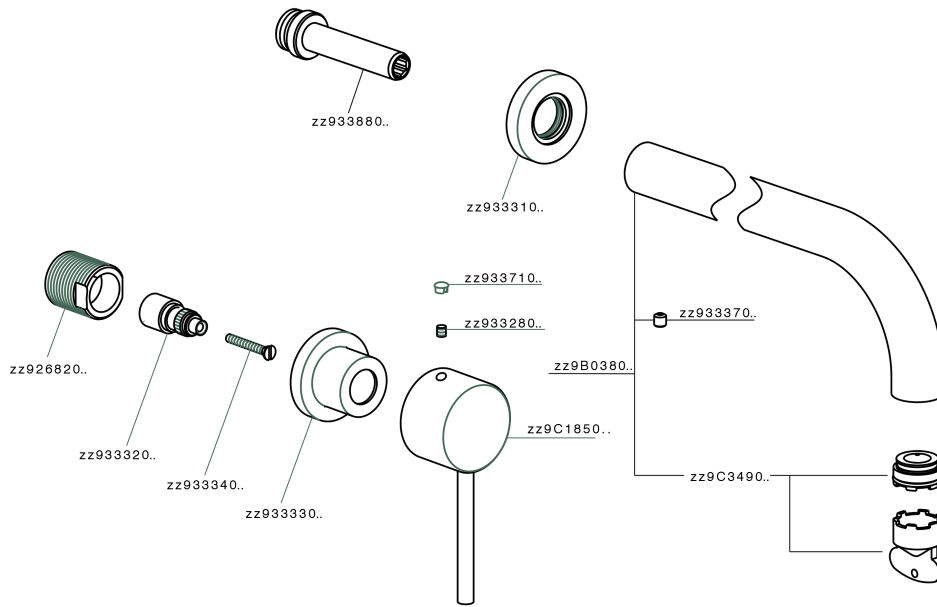

Exposed part for concealed washbasin mixer NUOVA KIRUNA_K2013510

MODEL **K2013510**

Exposed part for concealed washbasin mixer, without concealed part, spout L.200 mm, for items ZB033511

AVAILABLE FINISHINGS

-  **21** 21 Chrome
-  **26** 26 Old Copper
-  **2F** 2F Brushed Nickel
-  **2W** 2W Brushed Gold
-  **40** 40 Matt Black
-  **4Q** 4Q Matt White

CHARACTERISTICS

Installation **Concealed**

Required concealed parts **ZB033511**

Exposed part for concealed washbasin mixer NUOVA KIRUNA_K2013510

K2013510

<https://en.huberitalia.com/exposed-part-for-concealed-washbasin-mixer-nuova-kiruna-k2013510>

Concealed washbasin mixer CONCEALED_ZB033511

MODEL **ZB033511**

Concealed washbasin mixer, right headvalve - left headvalve

AVAILABLE FINISHINGS

 **04** 04 Without finishing

CHARACTERISTICS

Installation	Concealed
Concealed	1

2024-11-21