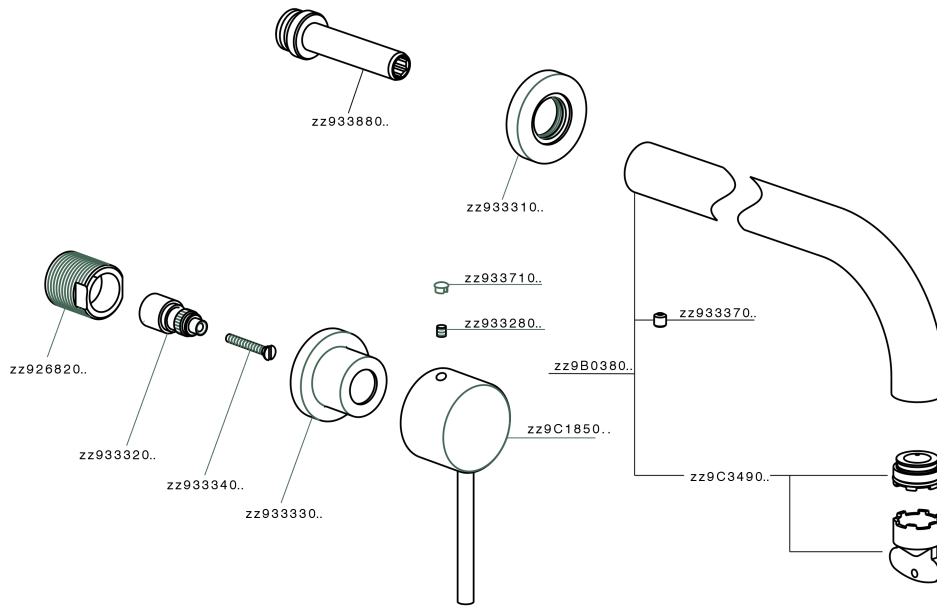

Exposed part for concealed washbasin mixer NUOVA KIRUNA_K2013510

K2013510

<https://en.huberitalia.com/exposed-part-for-concealed-washbasin-mixer-nuova-kiruna-k2013510>

Concealed washbasin mixer CONCEALED_ZB033511

ZB033511

<https://en.huberitalia.com/concealed-washbasin-mixer-concealed-zb033511>

2024-11-21