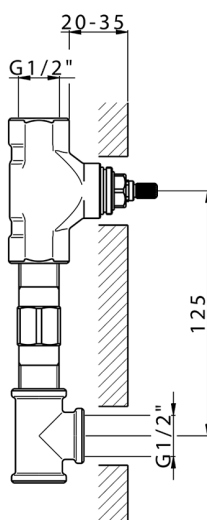

## Exposed part for concealed washbasin mixer NUOVA KIRUNA\_K2013510

MODEL **K2013510**

Exposed part for concealed washbasin mixer, without concealed part, spout L.200 mm, for items ZB033511

## Exposed part for concealed washbasin mixer NUOVA KIRUNA\_K2013510

K2013510

<https://en.huberitalia.com/exposed-part-for-concealed-washbasin-mixer-nuova-kiruna-k2013510>

## Concealed washbasin mixer CONCEALED\_ZB033511

MODEL **ZB033511**

Concealed washbasin mixer, right headvalve - left headvalve

AVAILABLE FINISHINGS

**04** 04 Without finishing

CHARACTERISTICS

Installation	<b>Concealed</b>
Concealed	<b>1</b>