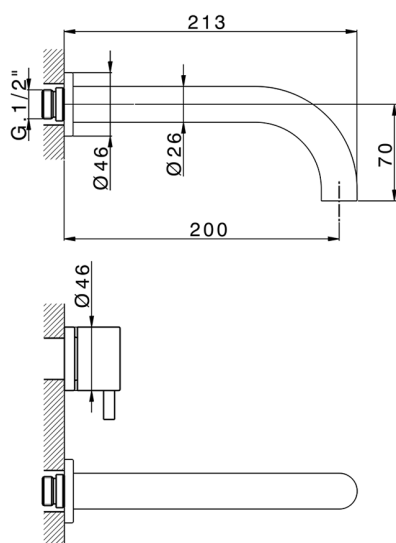

## Exposed part for concealed washbasin mixer NUOVA KIRUNA\_K2013510

MODEL **K2013510**

Exposed part for concealed washbasin mixer, without concealed part, spout L.200 mm, for items ZB033511

## Exposed part for concealed washbasin mixer NUOVA KIRUNA\_K2013510

K2013510

<https://en.huberitalia.com/exposed-part-for-concealed-washbasin-mixer-nuova-kiruna-k2013510>