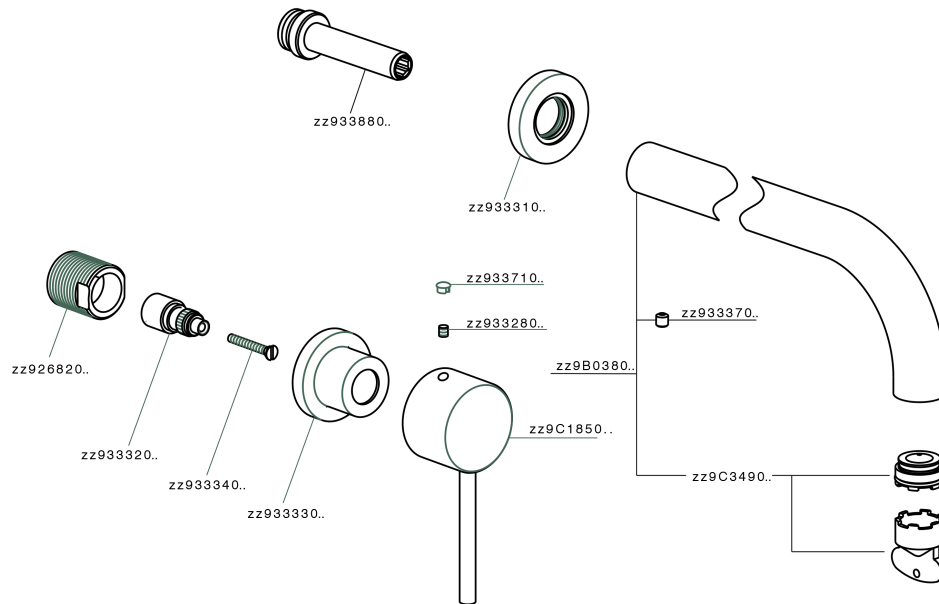

## Exposed part for concealed washbasin mixer NUOVA KIRUNA\_K2013510

MODEL **K2013510**

Exposed part for concealed washbasin mixer, without concealed part, spout L.200 mm, for items ZB033511

### CHARACTERISTICS

Installation **Concealed**

Required concealed parts **ZB033511**

## Exposed part for concealed washbasin mixer NUOVA KIRUNA\_K2013510

K2013510

<https://en.huberitalia.com/exposed-part-for-concealed-washbasin-mixer-nuova-kiruna-k2013510>

## Concealed washbasin mixer CONCEALED\_ZB033511

MODEL **ZB033511**

Concealed washbasin mixer, right headvalve - left headvalve

AVAILABLE FINISHINGS

**04** 04 Without finishing

CHARACTERISTICS

Installation	<b>Concealed</b>
Concealed	<b>1</b>