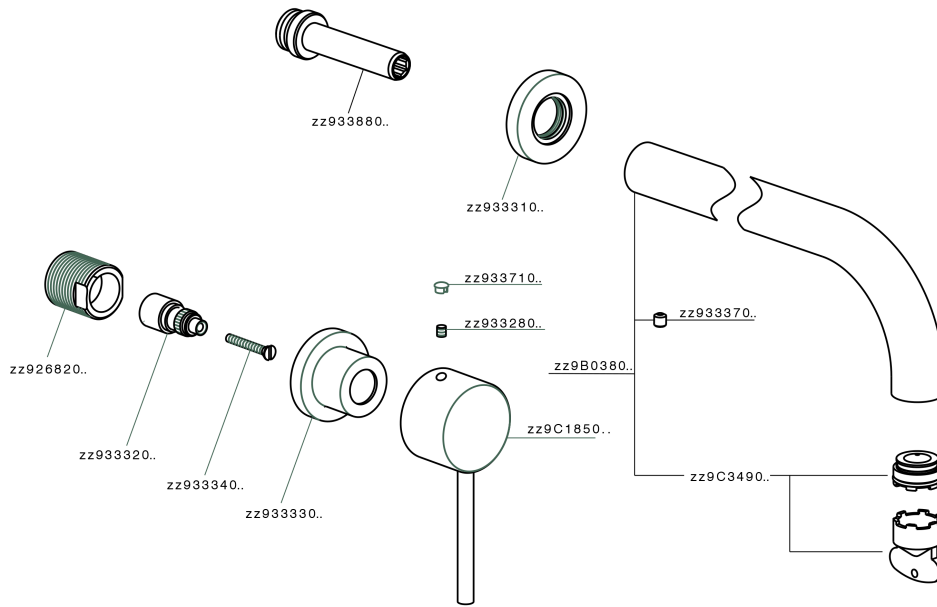

## Exposed part for concealed washbasin mixer NUOVA KIRUNA\_K2013510

K2013510

<https://en.huberitalia.com/exposed-part-for-concealed-washbasin-mixer-nuova-kiruna-k2013510>

## Concealed washbasin mixer CONCEALED\_ZB033511

ZB033511

<https://en.huberitalia.com/concealed-washbasin-mixer-concealed-zb033511>

2024-11-21