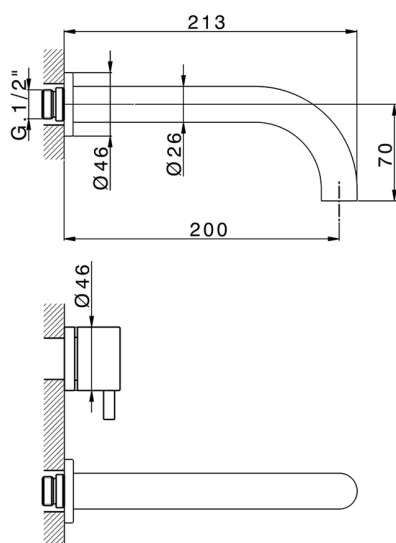

## Exposed part for concealed washbasin mixer NUOVA KIRUNA\_K2013510

MODEL **K2013510**

Exposed part for concealed washbasin mixer, without concealed part, spout L.200 mm, for items ZB033511

## Exposed part for concealed washbasin mixer NUOVA KIRUNA\_K2013510

K2013510

<https://en.huberitalia.com/exposed-part-for-concealed-washbasin-mixer-nuova-kiruna-k2013510>

**Concealed washbasin mixer CONCEALED\_ZB033511**

MODEL **ZB033511**

Concealed washbasin mixer, right headvalve - left headvalve

AVAILABLE FINISHINGS

 **04** 04 Without finishing

CHARACTERISTICS

Installation	<b>Concealed</b>
Concealed	<b>1</b>

2024-11-24