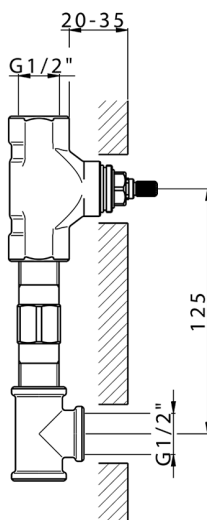

## Exposed part for concealed washbasin mixer NUOVA KIRUNA\_K2013510

MODEL **K2013510**

Exposed part for concealed washbasin mixer, without concealed part, spout L.200 mm, for items ZB033511

## Exposed part for concealed washbasin mixer NUOVA KIRUNA\_K2013510

K2013510

<https://en.huberitalia.com/exposed-part-for-concealed-washbasin-mixer-nuova-kiruna-k2013510>

**Concealed washbasin mixer CONCEALED\_ZB033511**

MODEL **ZB033511**

Concealed washbasin mixer, right headvalve - left headvalve

AVAILABLE FINISHINGS

 **04** 04 Without finishing

CHARACTERISTICS

Installation	<b>Concealed</b>
Concealed	<b>1</b>

2024-11-24