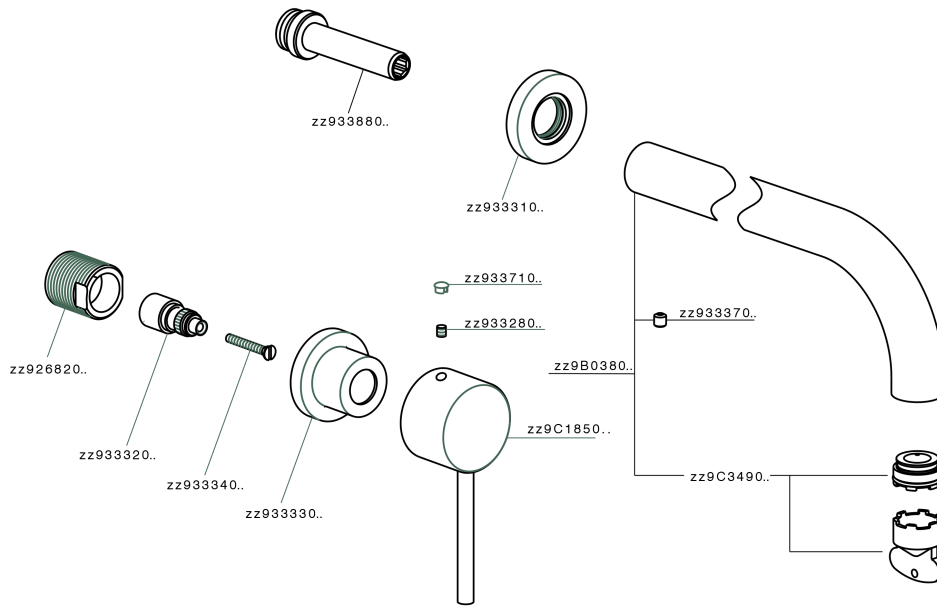

## Exposed part for concealed washbasin mixer NUOVA KIRUNA\_K2013510

MODEL **K2013510**

Exposed part for concealed washbasin mixer, without concealed part, spout L.200 mm, for items ZB033511

### CHARACTERISTICS

Installation **Concealed**

Required concealed parts **ZB033511**

## Exposed part for concealed washbasin mixer NUOVA KIRUNA\_K2013510

K2013510

<https://en.huberitalia.com/exposed-part-for-concealed-washbasin-mixer-nuova-kiruna-k2013510>

**Concealed washbasin mixer CONCEALED\_ZB033511**

MODEL **ZB033511**

Concealed washbasin mixer, right headvalve - left headvalve

AVAILABLE FINISHINGS

 **04** 04 Without finishing

CHARACTERISTICS

Installation	<b>Concealed</b>
Concealed	<b>1</b>

2024-11-24