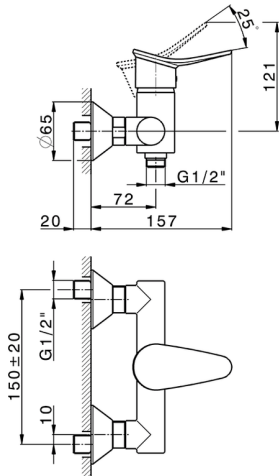

Single lever shower mixer HARLOCK_HC000443

MODEL **HC000443**

Single lever shower mixer, without shower set, 1/2" M flexible connection

AVAILABLE FINISHINGS

-  **21** 21 Chrome
-  **2P** 2P Rose Gold
-  **2Q** 2Q Black Titanium
-  **40** 40 Matt Black
-  **4Q** 4Q Matt White
-  **6T** 6T Chrome/Matt Black

CHARACTERISTICS

Cartridge Spare Parts **ZZ95409000**

35 mm Cartridge

2025-04-03