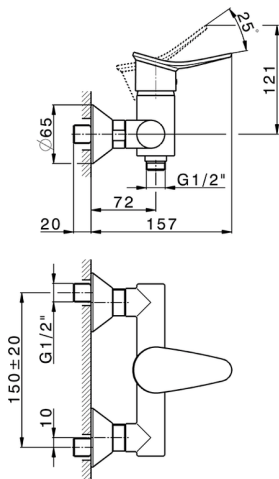

Single lever shower mixer HARLOCK_HC000443

MODEL **HC000443**

Single lever shower mixer, without shower set, 1/2" M flexible connection

AVAILABLE FINISHINGS

-  **21** 21 Chrome
-  **2P** 2P Rose Gold
-  **2Q** 2Q Black Titanium
-  **40** 40 Matt Black
-  **4Q** 4Q Matt White
-  **6T** 6T Chrome/Matt Black

CHARACTERISTICS

Cartridge Spare Parts **ZZ95409000**

35 mm Cartridge

2025-04-02