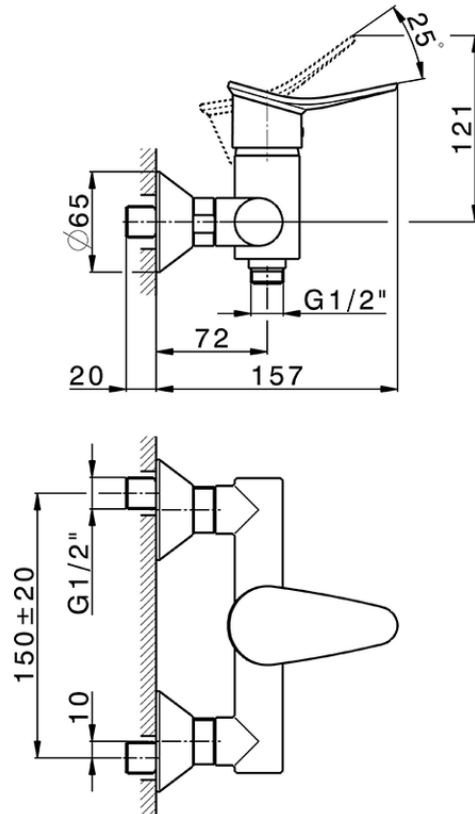

Single lever shower mixer HARLOCK_HC000443

HC000443

<https://en.huberitalia.com/single-lever-shower-mixer-harlock-hc000443>

2025-04-04