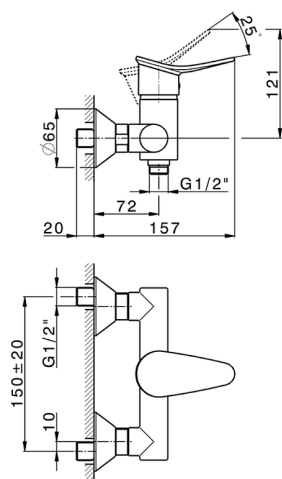

Single lever shower mixer HARLOCK_HC000443

MODEL **HC000443**

Single lever shower mixer, without shower set, 1/2" M flexible connection

AVAILABLE FINISHINGS

-  **21** 21 Chrome
-  **2P** 2P Rose Gold
-  **2Q** 2Q Black Titanium
-  **40** 40 Matt Black
-  **4Q** 4Q Matt White
-  **6T** 6T Chrome/Matt Black

CHARACTERISTICS

Cartridge Spare Parts **ZZ95409000**

35 mm Cartridge

2025-04-03