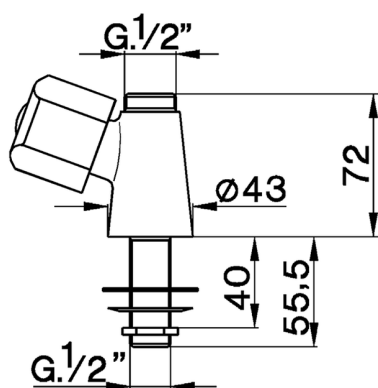

Pillar tap EVA_EV100740

MODEL **EV100740**

Pillar tap, without automatic pop-up waste, without handle, without spout

AVAILABLE FINISHINGS

CHARACTERISTICS

2024-11-15