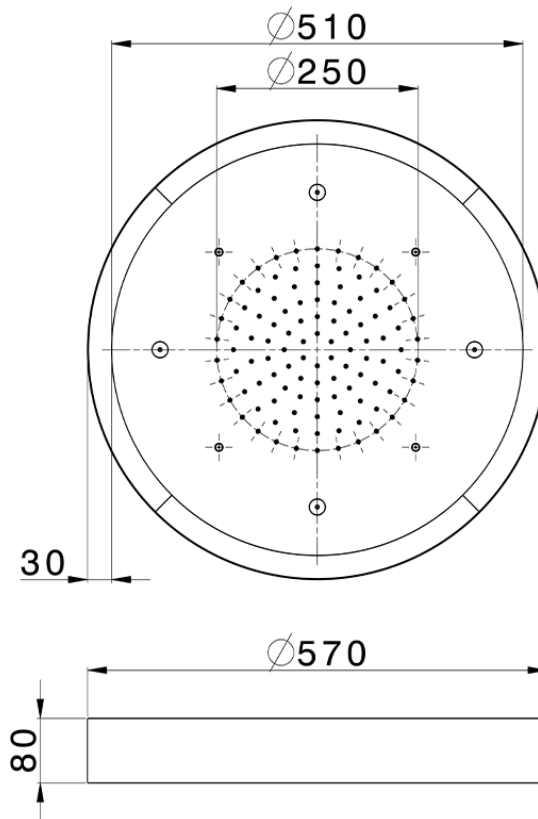

Ø 570 mm Chromotherapy Ceiling showerhead ZEN_ZS1C0170

ZS1C0170

<https://en.huberitalia.com/o-570-mm-chromotherapy-ceiling-showerhead-zen-zs1c0170>

2024-11-15