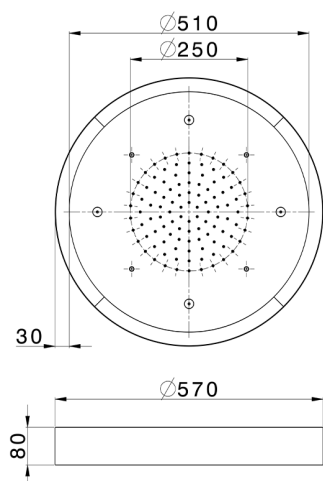

Ø 570 mm Chromotherapy Ceiling showerhead ZEN_ZS1C0170

MODEL **ZS1C0170**

Ø 570 mm Chromotherapy Ceiling showerhead, with white cover, rain, spraying and chromotherapy functions, wireless control, Stainless Steel AISI 304