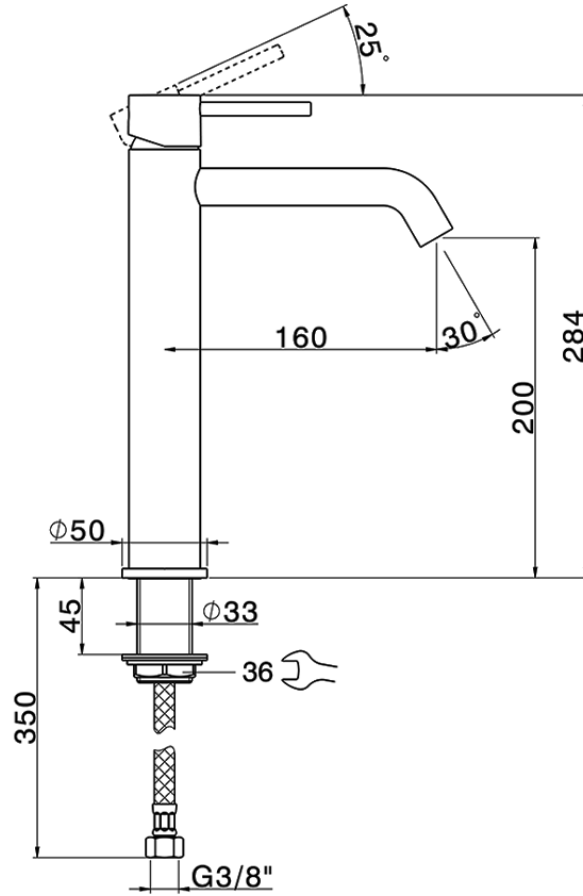

Single lever tall washbasin mixer NUOVA KIRUNA_K2003540

K2003540

<https://en.huberitalia.com/single-lever-tall-washbasin-mixer-nuova-kiruna-k2003540>

2025-04-25