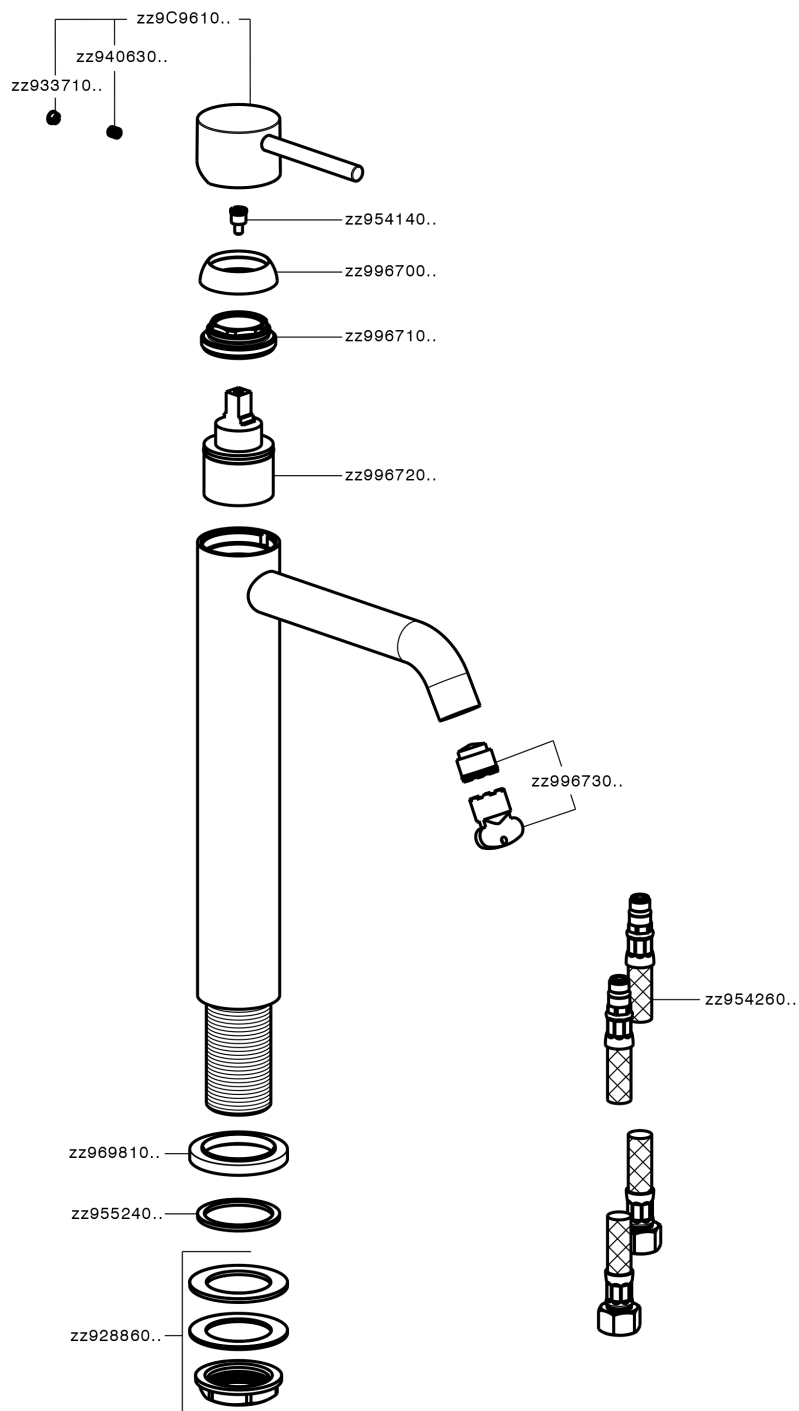

Single lever tall washbasin mixer NUOVA KIRUNA_K2003540

K2003540

<https://en.huberitalia.com/single-lever-tall-washbasin-mixer-nuova-kiruna-k2003540>

2025-04-03