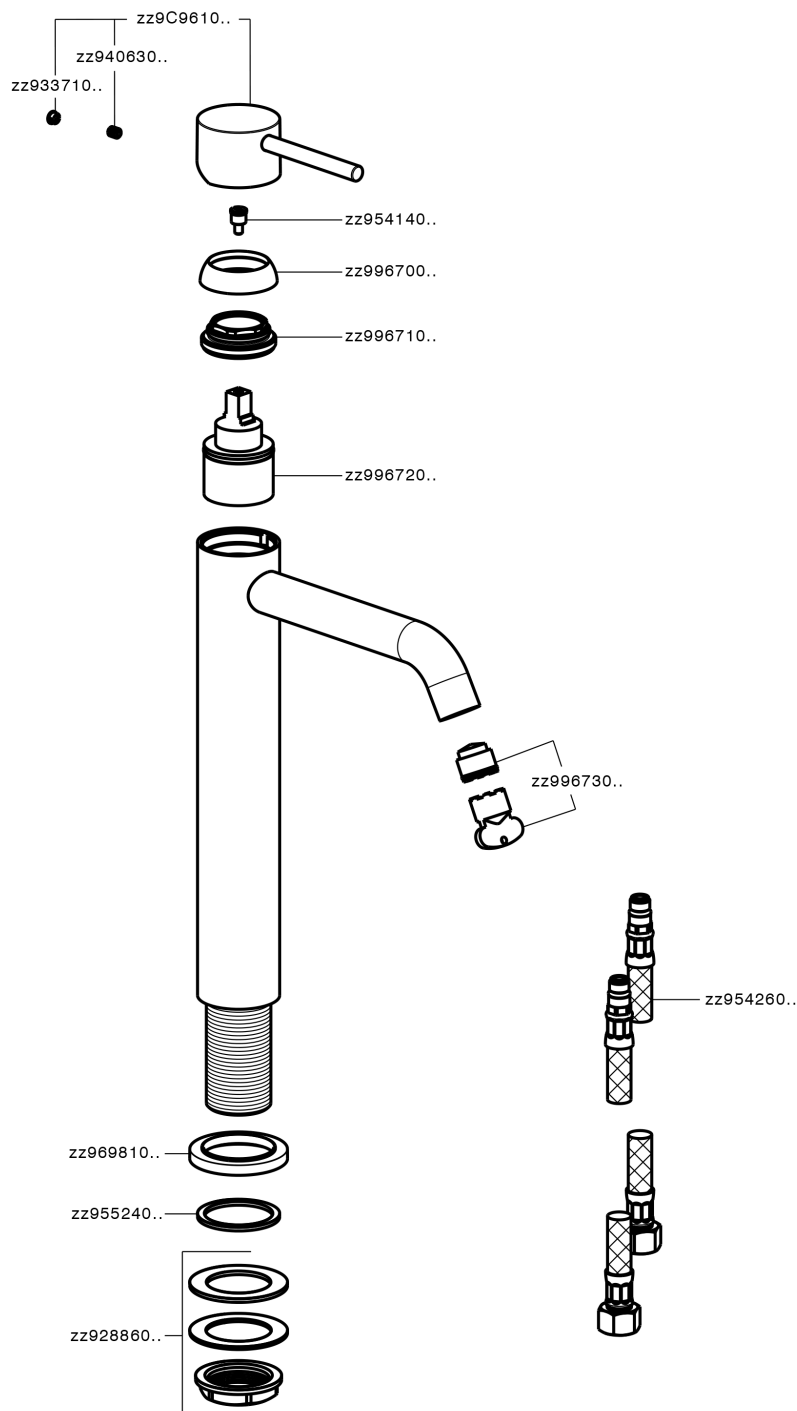

Single lever tall washbasin mixer NUOVA KIRUNA_K2003540

K2003540

<https://en.huberitalia.com/single-lever-tall-washbasin-mixer-nuova-kiruna-k2003540>

2025-04-07